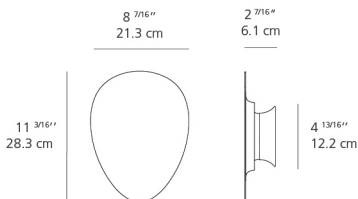

Dimensions

Packaging

2 Boxes

1 x 13-1/16" x 13-1/16" x 3-1/16" / 2.01 lbs - 33.02 cm x 33.02 cm x 7.62 cm / .91 kg

1 x 8-1/16" x 8-1/16" x 8-1/16" / 1.41 lbs - 20.32 cm x 20.32 cm x 20.32 cm / .64 kg

Light distribution