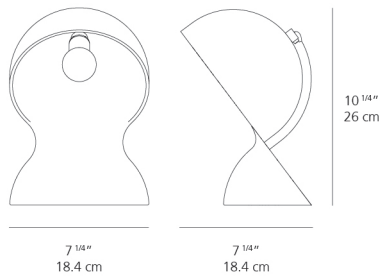

Packaging

1 Box

1 x 7-3/16" x 7-9/16" x 10-3/4" / 1.76 lbs - 18 cm x 19 cm x 27 cm / .8 kg

Light distribution

Diffused

Luminaire weight

1.43 lbs / .65 kg

NOT AVAILABLE