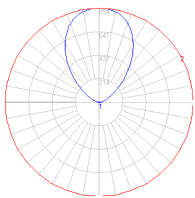

### Dimensions

### Packaging

1 Box

1 x 74-7/8" x 12-11/16" x 12-11/16" / 16.42 lbs - 190 cm x 32 cm x 32 cm / 7.45 kg

### Light distribution

Indirect

### Luminaire weight

9.99 lbs / 4.53 kg

Red = Max Cd. Through Vertical plane

Blue = Max Cd. Through Horizontal plane