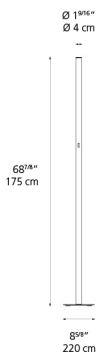

### Specifications

Delivered lumens	1528lm
Light output ratio	68lm/W
Power consumption	23W
Led type	21W C.O.B.*
CCT (Correlated Color Temperature)	3000K
CRI (Color Rendering Index)	>90
Life expectancy	50000Hrs
Control type	Dimmable (On Body)
Input Voltage	120V
Driver	N/A

### Dimensions

### Luminaire weight

9.99 lbs / 4.53 kg

Red = Max Cd. Through Vertical plane

Blue = Max Cd. Through Horizontal plane