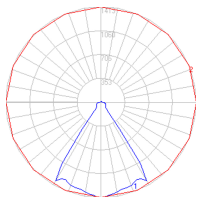

Dimensions

Packaging

1 Box

1 x 29-5/8" x 29-5/8" x 4-13/16" / 11.9 lbs - 75 cm x 75 cm x 12 cm / 5.4 kg

Light distribution

Direct

Luminaire weight

4.74 lbs / 2.15 kg

Warranty

5 year limited warranty

Red = Max Cd. Through Vertical plane

Blue = Max Cd. Through Horizontal plane