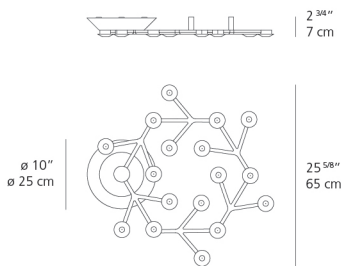

Delivered lumens	1883lm
Light output ratio	63lm/W
Power consumption	30W
Led type	28W C.O.B.*
CCT (Correlated Color Temperature)	3000K
CRI (Color Rendering Index)	>80
Life expectancy	50000Hrs
Control type	Dimmable 0-10V
Input Voltage	120-277V
Driver	ROAL - 1 x RSLD035-16

Dimensions

Packaging

1 Box

1 x 29-5/8" x 29-5/8" x 4-13/16" / 11.9 lbs - 75 cm x 75 cm x 12 cm / 5.4 kg

Light distribution

Direct

Luminaire weight

4.74 lbs / 2.15 kg