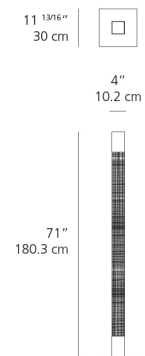

Delivered lumens	3426lm
Light output ratio	82lm/W
Power consumption	42W
Led type	38W C.O.B.* + 2W Array*
CCT (Correlated Color Temperature)	3000K
CRI (Color Rendering Index)	>80
Life expectancy	50000Hrs
Control type	Dimmable (Indirect) / On/Off (Direct)
Input Voltage	120V
Driver	TCl - 1 x MINIJOLLY TCl - 1 x DCMAXIJOLLYHC8IM

Dimensions

Packaging

2 Boxes

1 x 8-3/8" x 9-9/16" x 79-7/16" / 19.18 lbs - 21 cm x 24 cm x 201.5 cm / 8.7 kg

1 x 14-7/8" x 16" x 2-7/16" / 14.33 lbs - 37.5 cm x 40.5 cm x 6 cm / 6.5 kg

Light distribution

Direct/Indirect

Luminaire weight

28.66 lbs / 13 kg

Warranty

5 year limited warranty

Red = Max Cd. Through Vertical plane
Blue = Max Cd. Through Horizontal plane