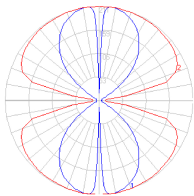

### Dimensions

### Packaging

2 Boxes

1 x 46-9/16" x 9-1/8" x 40-5/8" / 17.86 lbs - 118 cm x 23 cm x 103 cm / 8.1 kg

1 x x x / lbs - cm x cm x cm / kg

### Light distribution

Diffused

Red = Max Cd. Through Vertical plane

Blue = Max Cd. Through Horizontal plane