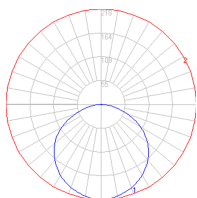

### Dimensions

### Light distribution

Direct

Red = Max Cd. Through Vertical plane

Blue = Max Cd. Through Horizontal plane