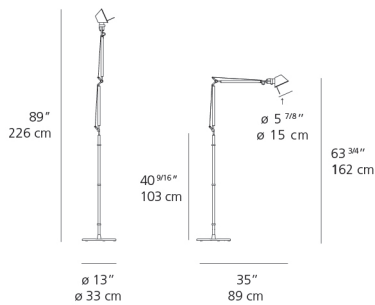

### Materials

- Arms and diffuser in aluminum
- Joints and tension control knobs in polished die-cast aluminum
- Tension cables in stainless steel
- Floor support base in weighted steel with stamped aluminum cover
- Stem in steel

### Dimensions

### Luminaire weight

17.69 lbs / 8.03 kg