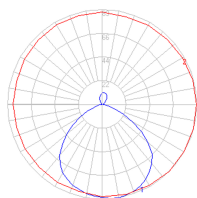

### Dimensions

### Light distribution

Direct

Red = Max Cd. Through Vertical plane

Blue = Max Cd. Through Horizontal plane