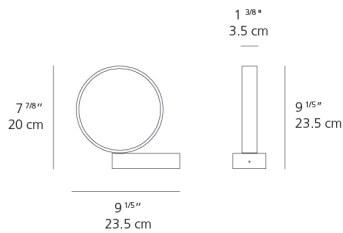

Dimensions

Packaging

1 Box

1 x 11-7/8" x 6" x 11-7/8" / 2.65 lbs - 30 cm x 15 cm x 30 cm / 1.2 kg

Light distribution

Diffused

Luminaire weight

2.2 lbs / 1 kg

Warranty