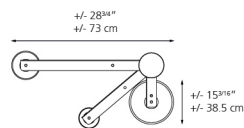

Lamp type	LED-T (Non Integrated) ONLY
Lamp	max 3X10W GU10
Lamp Included	No
Control type	Dimmable 2-Wire
Input Voltage	120V
Power consumption	N/A
Ballast	N/A

Colors & Finishes

Green Amber Clear

Materials

- The same glass forms of Stab vase turned upside down and using their light defusing capacity this collection turned in to a pendants arrangement
- The three arms structure of different length resulting with multi positional hanging arrangements
- Body lamp in aluminum
- Blown glass diffuser

Features & Accessories

Dimensions

Packaging

1 Box

1 x 33-3/16" x 22-9/16" x 9-1/8" / 18.74 lbs - 84 cm x 57 cm x 23 cm / 8.5 kg

Light distribution

Direct

Luminaire weight