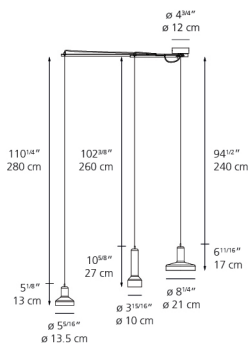

Lamp type	LED-T (Non Integrated) ONLY
Lamp	max 3X10W GU10
Lamp Included	No
Control type	Dimmable 2-Wire
Input Voltage	120V
Power consumption	N/A
Ballast	N/A

Colors & Finishes

Green Amber Clear

Materials

- The same glass forms of Stab vase turned upside down and using their light defusing capacity this collection turned in to a pendants arrangement
- The three arms structure of different length resulting with multi positional hanging arrangements
- Body lamp in aluminum
- Blown glass diffuser

Features & Accessories

Dimensions

Packaging

1 Box

1 x 33-3/16" x 22-9/16" x 9-1/8" / 18.74 lbs - 84 cm x 57 cm x 23 cm / 8.5 kg

Light distribution

Direct

Luminaire weight