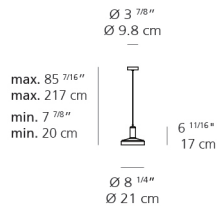

Lamp type	LED-T (Non Integrated) ONLY
Lamp	max 10W GU10
Lamp Included	No
Control type	Dimmable 2-Wire
Input Voltage	120V
Power consumption	N/A
Ballast	N/A

Colors & Finishes

Green Amber Clear

Materials

- Body lamp in aluminum
- Blown glass diffuser

Features & Accessories

Dimensions

Packaging

1 Box

1 x 11-7/8" x 11-7/8" x 11-7/8" / 4.63 lbs - 30 cm x 30 cm x 30 cm / 2.1 kg

Light distribution

Direct

Luminaire weight