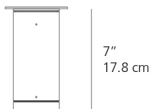

Dimensions

4 9/16"
11.6 cm

Packaging

1 Box

1 x 13-7/8" x 8-9/16" x 10-5/16" / 5.22 lbs - 35 cm x 21.5 cm x 26 cm / 2.37 kg

Light distribution

Direct

Luminaire weight

3.73 lbs / 1.69 kg

Red = Max Cd. Through Vertical plane

Blue = Max Cd. Through Horizontal plane

Warranty

5 year limited warranty