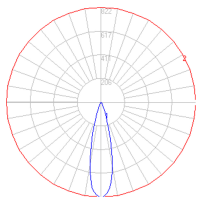

Dimensions

4 9/16"
11.6 cm

Packaging

1 Box

1 x 13-7/8" x 8-9/16" x 10-5/16" / 5.22 lbs - 35 cm x 21.5 cm x 26 cm / 2.37 kg

Light distribution

Direct

Luminaire weight

3.73 lbs / 1.69 kg

Red = Max Cd. Through Vertical plane

Blue = Max Cd. Through Horizontal plane

Warranty

5 year limited warranty