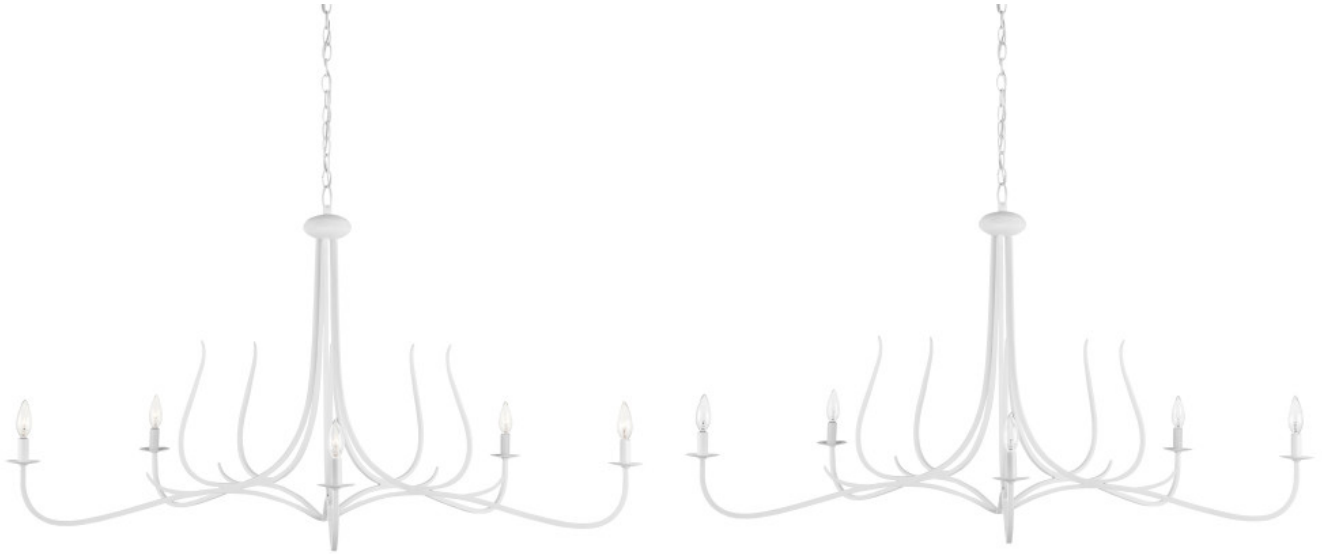

CURREY

& C O M P A N Y

Passion Chandelier

9000-0989

Overall: 27.25"h x 50.5"dia
Adjustable Height: 34"h to 101"h

Finish: Gesso White/Painted Gesso White
Materials: Wrought Iron

Item Weight: 12 lb
Number of Lights: 5
Suggested Bulb: B Torpedo Tip
Socket Type: E12
Watts per Socket / Item: 60 / 300

Chain

The Passion Chandelier has an elegant free-flowing form in a combination of gesso white and painted gesso white finishes to bring the tendrils that make up its profile a crisp contemporary feel. A design detail worth mentioning on the white chandelier is