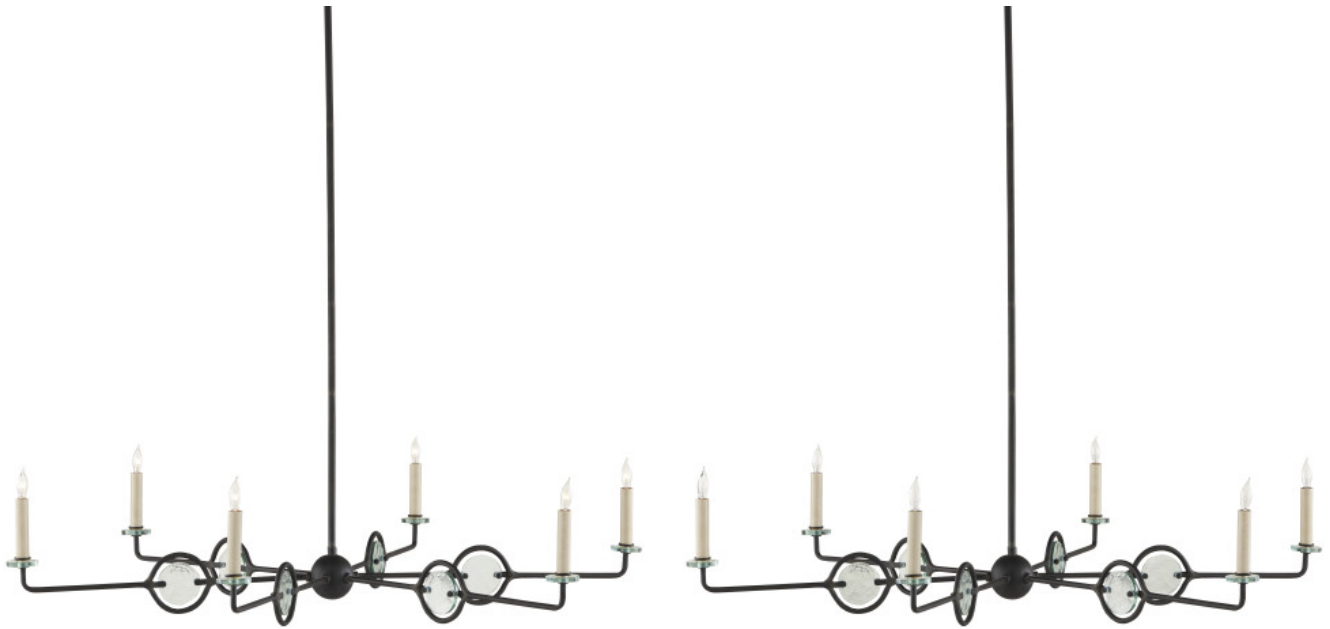

## Privateer Chandelier

9000-0969

Overall: 14.5"h x 43.5"dia  
Adjustable Height: 17"h to 60"h

Finish: Blacksmith  
Materials: Wrought Iron/Recycled Glass

Item Weight: 4 lb  
Number of Lights: 6  
Suggested Bulb: B Torpedo Tip  
Socket Type: E12  
Watts per Socket / Item: 60 / 360

Cord: 13' Black

The Privateer Chandelier is one of our designs that mixes black with recycled glass in a sophisticated way. The long thin rod that culminates at a cog holding the arms, and the arms and circlets holding the glass pieces are in a blacksmith finish. The bob