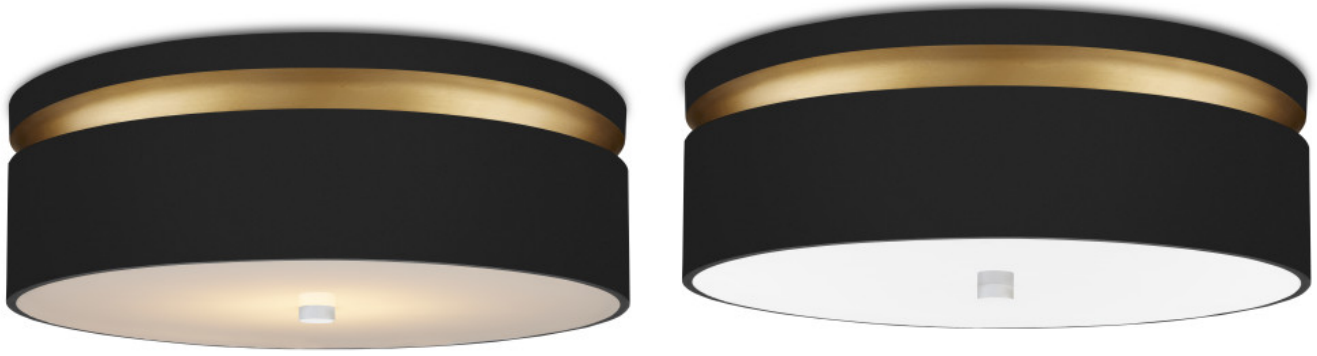

CURREY

& C O M P A N Y

Serenity Flush Mount

9999-0070

Overall: 6.5"h x 18.5"dia

Finish: Satin Black/Contemporary Gold/White

Materials: Wrought Iron/Acrylic Diffuser

Item Weight: 12 lb

Number of Lights: 1

Watts per Socket / Item: 17 / 17

Cord: 2' Black/White

Clarence Mallari designed the chic Serenity Flush Mount with its intermingling of dark, light, and bright tones. Made of metal, the outer perimeter is richly hued in a mix of satin black and painted contemporary gold finishes. The acrylic diffuser is fit