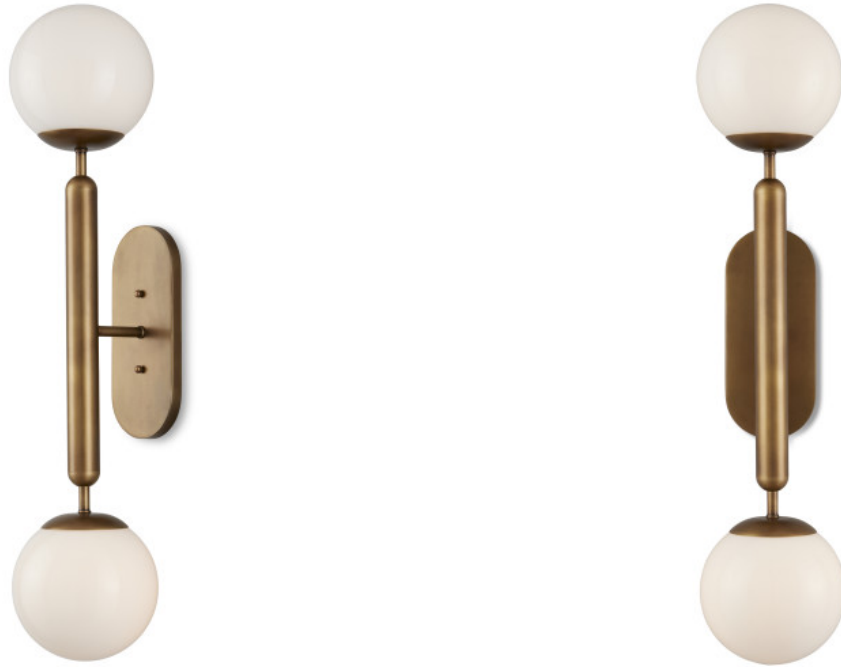

CURREY & COMPANY

Barbican Double-Light Brass Wall Sconce

5800-0034

Overall: 30"h x 6.5"w x 7.5"d

Finish: Antique Brass/White

Materials: Metal/Glass

Item Weight: 6 lb

Number of Lights: 2

Suggested Bulb: B Torpedo Tip

Socket Type: E12

Watts per Socket / Item: 60 / 120

Cord: 1' Black/White

The Barbican Double-Light Brass Wall Sconce has a tubular stem that balances cup-like shapes into which translucent glass globes nestle. Also meant to keep the design minimal is the button-like hardware that Ian Thornton designed to be as streamlined as possible. This gold sconce is included in our Bagno Collection of damp-rated lighting that is designed specifically for bathrooms.. The Barbican can be mounted sideways to fit over a mirror.