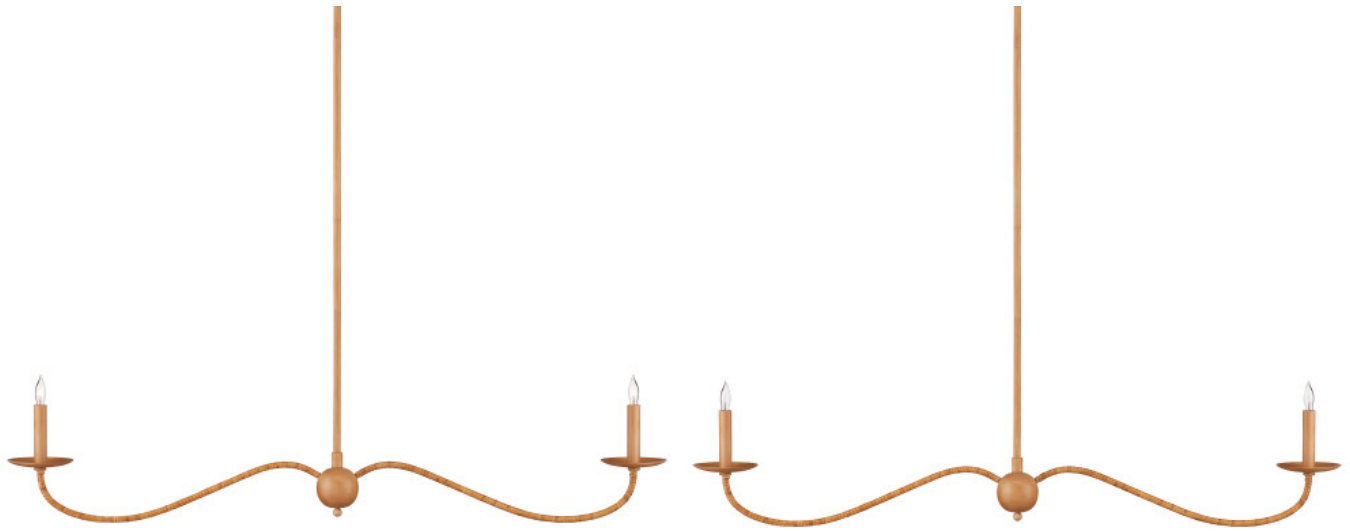

CURREY & COMPANY

Saxon Rattan Linear Chandelier

9000-1127

Overall: 14"h x 43.25"w x 4.25"d
Adjustable Height: 17" to 58.5"

Finish: Saddle Tan/Natural
Materials: Wrought Iron/Rattan

Item Weight: 4 lb
Number of Lights: 2
Suggested Bulb: B Torpedo Tip
Socket Type: E12
Watts per Socket / Item: 60 / 120

Cord: 13' Clear Silver

The Saxon Rattan Linear Chandelier has a shape that is a nod to a bygone era, but its slender lines that arc gracefully and the natural rattan wrapped around it make its profile feel modern. Its reach makes it perfect for above kitchen islands and bars. The stylistic notes it exudes include traditional, transitional, and coastal chic. This is an artisanal piece, as the rattan is painstakingly wrapped by hand.