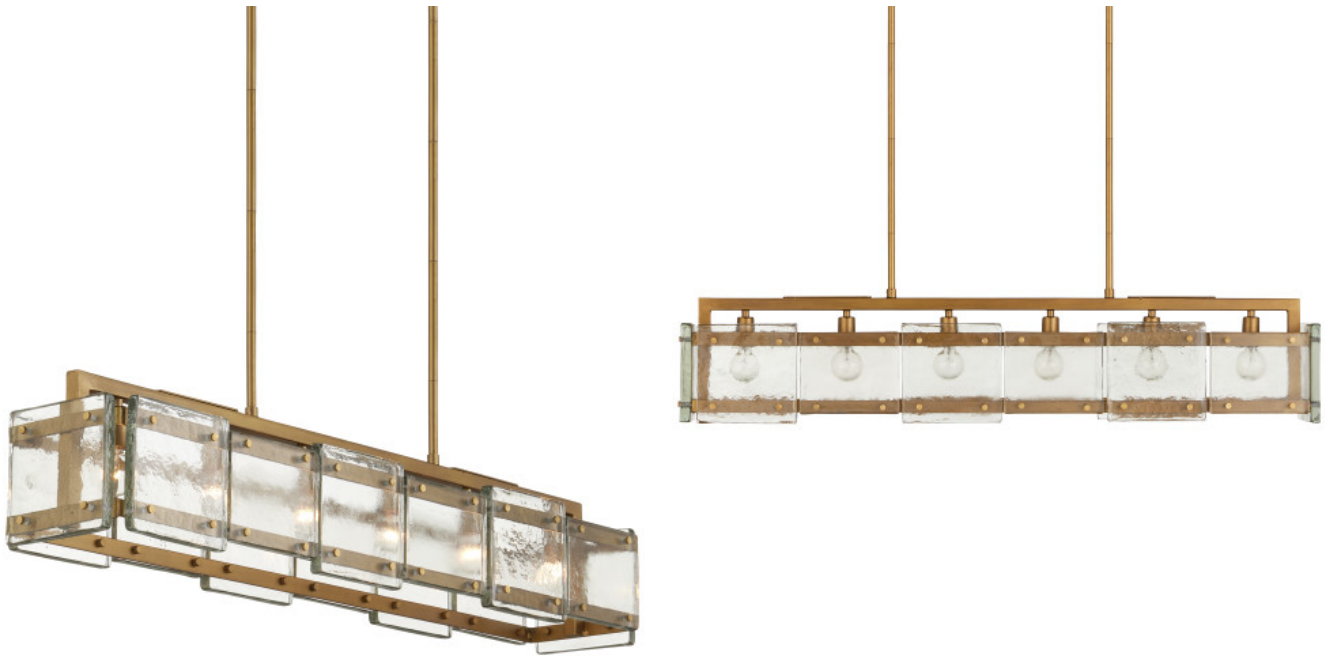

CURREY

& COMPANY

Countervail Rectangular Chandelier

9000-1165

Overall: 11.75"h x 39.5"w x 8"d
Adjustable Height: 12.75" to 54.75"

Finish: Clear/Antique Brass
Materials: Cast Glass/Metal

Item Weight: 48 lb
Number of Lights: 6
Suggested Bulb: G Globe
Socket Type: E12
Watts per Socket / Item: 60 / 360

Cord: 13' Clear Silver

Clarence Mallari designed the Countervail Rectangular Chandelier with its panes of thick cast glass. The textural surfaces were the inspiration for this piece because the mottled nature of the glass enhances the glow of the chandelier. Each piece of the material that is fastened to a metal frame in an antique brass finish is unique.

Mallari designed the panes to be fastened in place with sophisticated screws, which makes each piece removable.

this information is accurate as of 12/12/2023 16:53