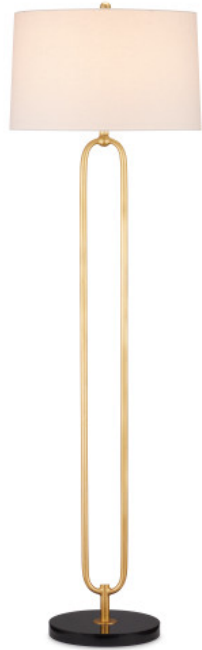

## Glossary Floor Lamp

8000-0144

Overall: 66.5"h x 20" dia

Finish: Contemporary Gold Leaf/Natural

Materials: Wrought Iron/Black Marble

Item Weight: 25 lb

Number of Lights: 1

Suggested Bulb: A Standard Bulb

Socket Type: E26

Watts per Socket / Item: 150 / 150

Cord: 8' Clear Silver

Switch: 3-Way Turn Knob

Shade: Off White Linen

Shade Dimensions: 19" x 20" x 12"h

The oblong open-form body of the Glossary Floor Lamp is made of metal in a contemporary gold leaf finish. Clarence Mallari designed the gold floor lamp to look like a giant paper clip that rises above a black marble base. This contemporary design will be a perfect choice for a space needing stylish yet unobtrusive elements. The Glossary is topped with an off-white linen shade.