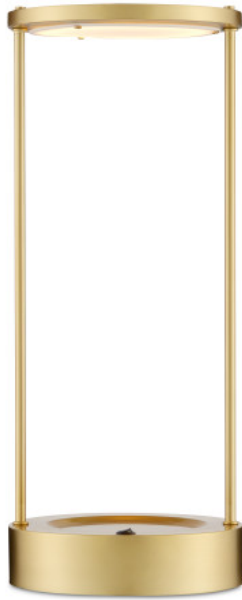

# CURREY

& C O M P A N Y

## Passavant Table Lamp

6000-0908

Overall: 19.5"h x 8"dia

Finish: Brushed Brass

Materials: Metal

Item Weight: 5 lb

Number of Lights: 1

Suggested Bulb: Integrated LED

Watts per Socket / Item: 7 / 7

Cord: 6' Gold

Switch: Rocker Switch

The Passavant Table Lamp is a clever design that is fitted with integrated LED technology and has a seriously pared-down profile. A lamp represents a modern approach with its array of cleanly-designed elements, such as the all-but-invisible rocker switch and the acrylic diffuser in the upper disc of the gold lamp. The brushed brass finish brings the lamp a luminous warmth.