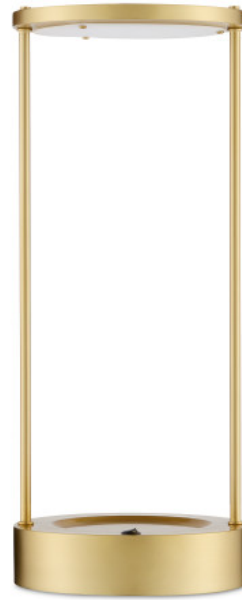

## Passavant Table Lamp

6000-0908

Overall: 19.5"h x 8"dia

Finish: Brushed Brass

Materials: Metal

Item Weight: 5 lb

Number of Lights: 1

Suggested Bulb: Integrated LED

Watts per Socket / Item: 7 / 7

Cord: 6' Gold

Switch: Rocker Switch

The Passavant Table Lamp is a clever design that is fitted with integrated LED technology and has a seriously pared-down profile. A lamp represents a modern approach with its array of cleanly-designed elements, such as the all-but-invisible rocker switch and the acrylic diffuser in the upper disc of the gold lamp. The brushed brass finish brings the lamp a luminous warmth.