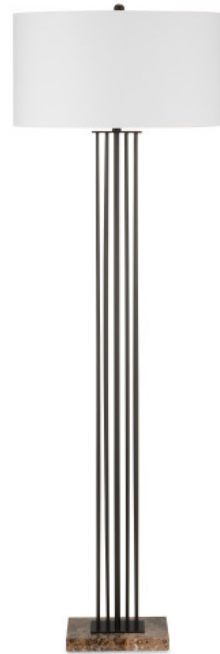

CURREY

& C O M P A N Y

Prose Floor Lamp

8000-0145

Overall: 69.25"h x 23" dia

Finish: Bronze/Natural

Materials: Wrought Iron/Coffee Brown Marble

Item Weight: 35 lb

Number of Lights: 1

Suggested Bulb: A Standard Bulb

Socket Type: E26

Watts per Socket / Item: 150 / 150

Cord: 8' Clear Silver

Switch: 3-Way Turn Knob

Shade: Off White Linen

Shade Dimensions: 23" x 12"h

Tom Caldwell describes the style of the Prose Floor Lamp as "dressed-up industrial." The arrangement of the thin ribs of metal seems to change when the black floor lamp is seen from different angles. The metal on the contemporary lamp is in a bronze finish, and the base is made of coffee brown marble that has tremendous veining for a contrast to the sleeker elements. The Prose is topped with an off-white linen shade.