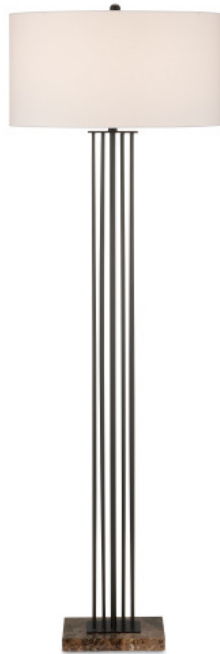

CURREY

& C O M P A N Y

Prose Floor Lamp

8000-0145

Overall: 69.25"h x 23" dia

Finish: Bronze/Natural

Materials: Wrought Iron/Coffee Brown Marble

Item Weight: 35 lb

Number of Lights: 1

Suggested Bulb: A Standard Bulb

Socket Type: E26

Watts per Socket / Item: 150 / 150

Cord: 8' Clear Silver

Switch: 3-Way Turn Knob

Shade: Off White Linen

Shade Dimensions: 23" x 12"h

Tom Caldwell describes the style of the Prose Floor Lamp as "dressed-up industrial." The arrangement of the thin ribs of metal seems to change when the black floor lamp is seen from different angles. The metal on the contemporary lamp is in a bronze finish, and the base is made of coffee brown marble that has tremendous veining for a contrast to the sleeker elements. The Prose is topped with an off-white linen shade.