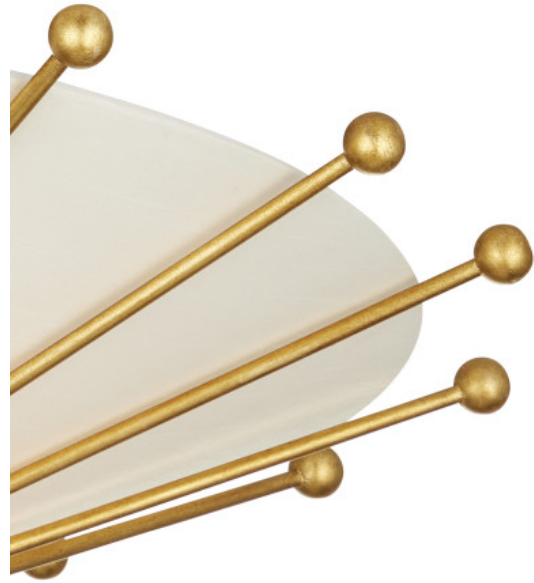

CURREY

& COMPANY

Epoch Semi-Flush Mount

9000-1225

New

Overall: 13.5"h x 26"dia

Finish: Contemporary Gold Leaf/Sugar White

Materials: Wrought Iron

Item Weight: 14 lbs.

Number of Lights: 1

Suggested Bulb: Integrated LED

Socket Type: LED Engine

17/17

Cord: 1' Gold

Shade: Off White Shantung

Shade Dimensions: 23" x 4" x 4.25"h

The Epoch Semi-Flush Mount features mid-century modern design elements, with a frame made of wrought iron in a contemporary gold leaf finish. The geometric elements on the frame elegantly clasp the fabric shade, creating a sophisticated look. The shade sits inside the bottom cone on the beige and gold semi-flush mount, and the ribs of metal that hold the shade in place culminate with ball shapes just beyond the fabric's edge.