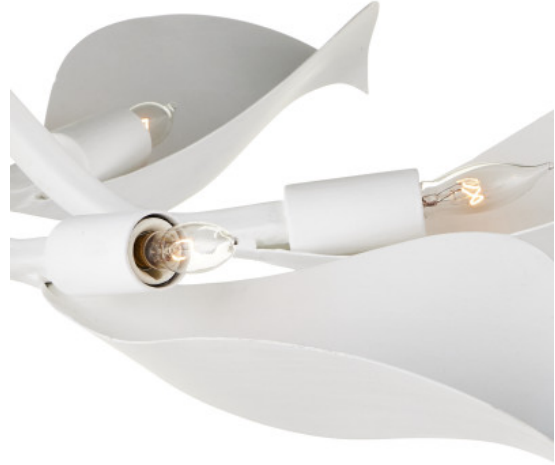

CURREY

& COMPANY

Snowflower Semi-Flush Mount

9000-1226

New

Overall: 12"h x 36" dia

Finish: Gesso White

Materials: Wrought Iron

Item Weight: 7 lbs.

Number of Lights: 6

Suggested Bulb: B Torpedo Tip

Socket Type: E12

60/360

Cord: 1' Silver

The big, beautiful blossoms of the Snowflower Semi-Flush Mount and the frame they flow from are made of wrought iron in a gesso white finish. Nodding toward the ceiling, the slightly folding petals direct the light upward. The crisp color of the finish will enhance the coolness of the illumination to create more brightness. The white semi-flush with its wild botanical personality will reflect any number of design styles with grace.