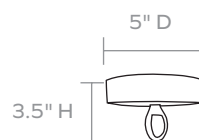

LOURDES

Made from wood beads with undulating, rounded corners, the hat-like appearance of the Lourdes chandelier instills a distinct presence.

MATERIAL

Wood Beads/Metal

DIMENSIONS

32" D x 13" H

CANOPY DIMENSIONS

(Canopy finish matches chandelier)

3.5" H x 5" D

NUMBER OF BULBS

5

BULB TYPE

Type B Incandescent, 40 Watt

UL/CUL CERTIFIED

Yes/Yes

CORD COLOR

Clear

CORD LENGTH

63.75"

MAXIMUM CHAIN LENGTH

(Additional chain available upon request)

Call for Technical Information

WEIGHT

8 lbs

FINISH

Gold White

Canopy