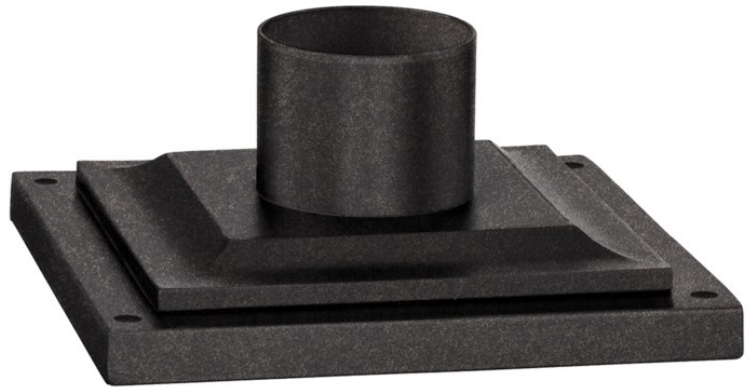

VARIOUS FAMILIES

PMB4941-FRN

FINISHES

FRENCH IRON (FRENCH IRON)

DIMENSIONS

Height 4.00"

Width/Diameter 8.50"

Length 8.50"

Minimum Height 0.00"

Maximum Height 0.00"

Canopy/Backplate "

Hanging Type

Weight 2.00lb

GLASS/SHADES

Material

Attachment

Color

LAMPING/ELECTRICAL

Bulb 1

Quantity

Bulb Included No

Socket

Wattage w

Voltage