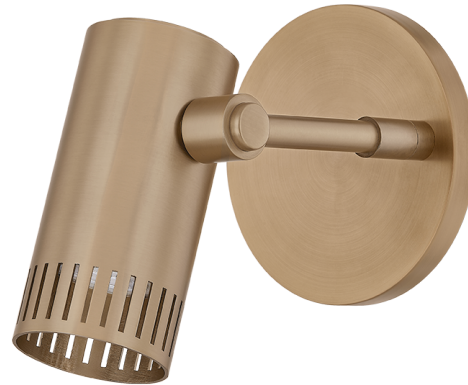

ARROW

B1306-PBR

FINISHES

PATINA BRASS (PBR)
Vintage Pewter (Vintage Pewter)

DIMENSIONS

Height: 6"
Width/Diameter: 4.75"
Length: "
Minimum Height: "
Maximum Height: "
Canopy/Backplate: 4.75"
Hanging Type:
Product Weight: 1.65lb

GLASS

Attachment:
Glass 1:
Glass 2:

LAMPING

Bulb 1
Socket: GU10
Bulb: MR16 • 1 • 9 Watt Max
Voltage: 120
UL Rating: ETL Damp
Gem Box: Not Required

SHIPPING

Carton 1: 22" x 21" x 19"
Carton 1 Weight: 3lb
Shipping Method: Ground