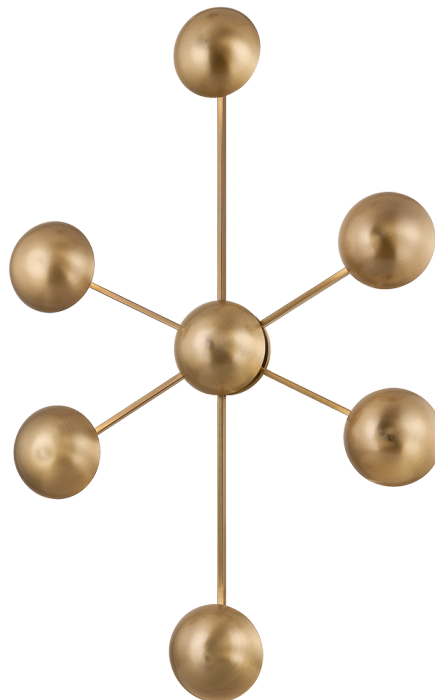

GIOVANNI

B1035-PBR

Conceived as a wall-mounted light sculpture, the Giovanni sconce features six dome heads radiating like spokes from a central hub. Fitted with LED, each dome projects a wash of indirect light onto the wall, illuminating the striking graphic form and creating a soft ambient effect. Finished in Patina Brass, Giovanni blends modernity with an air of permanence.

FINISHES

PATINA BRASS

Coastal Suitable Finish (EPM): No

DIMENSIONS

Height: 34.75"

Width/Diameter: 24.5"

Length: 3.75"

Canopy/Backplate: 4.75"

Product Weight: 6.6lb

Top to Center: 17.5"

Canopy/Backplate Shape: Round

Sloped Ceiling Compatible: No

Living Finish: No

Uplight Only: No

Shade

ELECTRICAL

Bulb 1

Bulb Included: N/A

Socket: Integrated LED

Max Wattage: 33

Bulb Quantity: 6

Wire Length: 7"

Cord Type: B & W TEFLON W/ GROUND WIRE

Gem Box Required (2"x3"): No

Dark Sky: No

CRI: 90

Color Temp.: 2700k

Lumens: 2125

Title 24: No

Field Serviceable: No

SHIPPING

Carton 1: 39" x 24" x 6"

Carton 1 Weight: 10lb

Shipping Method: Ground

Country of Origin: VN