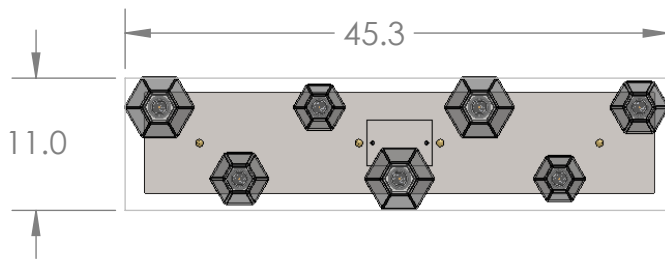

Collection: Aalto

Product #: PLB0049-07

Visit [hammertonstudio.com](http://hammertonstudio.com) for product options and specifications.

1/22/2018 (B)

Mounting Packet: R	Weight(lbs.): 40	Electrical Type: LED	CCT: 2700 K
UL Location: DRY	Elec. Qty: 7	Wattage: 36	Voltage: 120
Finish: SEE WEB SITE FOR OPTIONS	Source Lumens: Up: N/A	Down: 2395	
Top Diffuser: CLOSED	Dimmable: Forward/Reverse Phase to 1%		
Bottom Diffuser: CLOSED GLASS	CRI: 93+	Power Factor: >0.9	

All fixtures created by Hammerton are handcrafted by artisans. Dimensions may vary up to 7/8".

© Copyright 2017. All rights in design, detail or invention of this drawing are reserved as the property of Hammerton. Any imitation or adaptation without written consent is strictly prohibited.