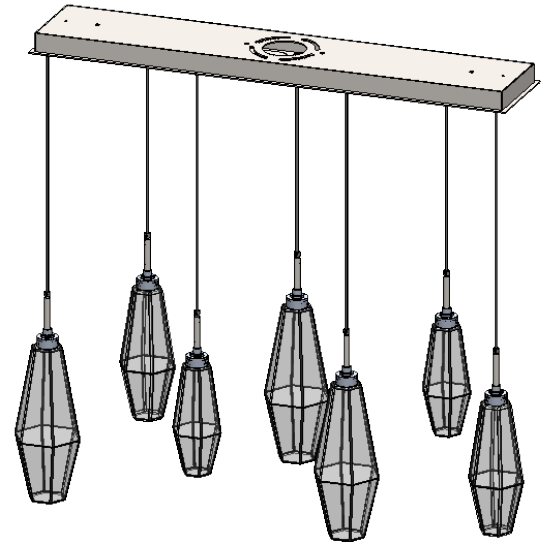

Collection: Aalto

Product #: PLB0049-07

Visit [hammertonstudio.com](http://hammertonstudio.com) for product options and specifications.

1/22/2018 (B)

Mounting Packet: R	Weight(lbs.): 40	Electrical Type: LED	CCT: 2700 K
UL Location: DRY	Elec. Qty: 7	Wattage: 36	Voltage: 120
Finish: SEE WEB SITE FOR OPTIONS	Source Lumens: Up: N/A	Down: 2395	
Top Diffuser: CLOSED	Dimmable: Forward/Reverse Phase to 1%		
Bottom Diffuser: CLOSED GLASS	CRI: 93+	Power Factor: >0.9	

All fixtures created by Hammerton are handcrafted by artisans. Dimensions may vary up to 7/8".

© Copyright 2017. All rights in design, detail or invention of this drawing are reserved as the property of Hammerton. Any imitation or adaptation without written consent is strictly prohibited.

### Mounting Detail