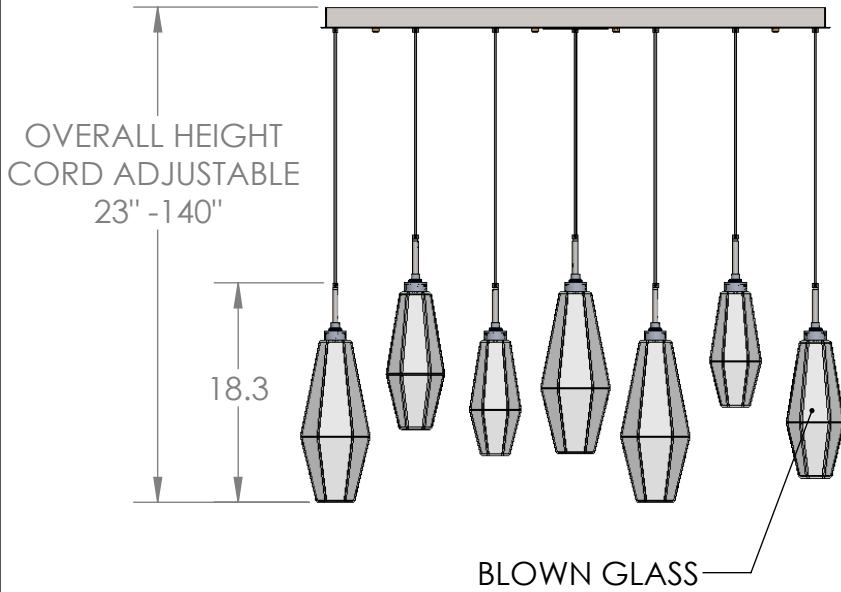

Collection: Aalto

Product #: PLB0049-07

Visit [hammertonstudio.com](http://hammertonstudio.com) for product options and specifications.

1/22/2018 (B)

Mounting Packet: R	Weight(lbs.): 40	Electrical Type: LED	CCT: 2700 K
UL Location: DRY	Elec. Qty: 7	Wattage: 36	Voltage: 120
Finish: SEE WEB SITE FOR OPTIONS	Source Lumens: Up: N/A	Down: 2395	
Top Diffuser: CLOSED	Dimmable: Forward/Reverse Phase to 1%		
Bottom Diffuser: CLOSED GLASS	CRI: 93+	Power Factor: >0.9	

All fixtures created by Hammerton are handcrafted by artisans. Dimensions may vary up to 7/8".

© Copyright 2017. All rights in design, detail or invention of this drawing are reserved as the property of Hammerton. Any imitation or adaptation without written consent is strictly prohibited.

### Mounting Detail