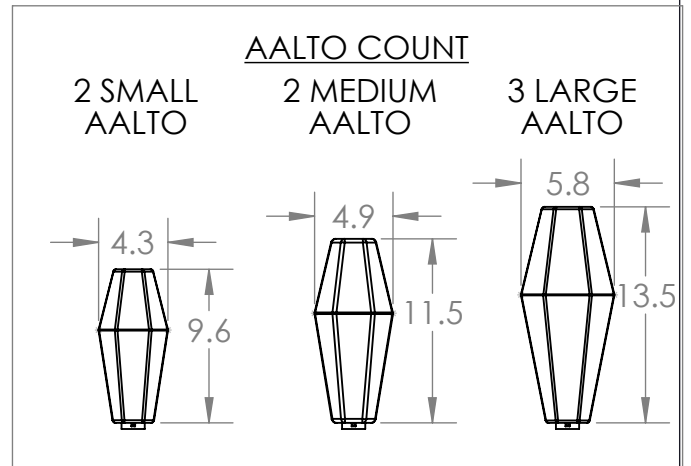

Collection: Aalto

Product #: PLB0049-07

Visit [hammertonstudio.com](http://hammertonstudio.com) for product options and specifications.

1/22/2018 (B)

Mounting Packet: R	Weight(lbs.): 40	Electrical Type: LED	CCT: 2700 K
UL Location: DRY	Elec. Qty: 7	Wattage: 36	Voltage: 120
Finish: SEE WEB SITE FOR OPTIONS	Source Lumens: Up: N/A	Down: 2395	
Top Diffuser: CLOSED	Dimmable: Forward/Reverse Phase to 1%		
Bottom Diffuser: CLOSED GLASS	CRI: 93+	Power Factor: >0.9	

All fixtures created by Hammerton are handcrafted by artisans. Dimensions may vary up to 7/8".

© Copyright 2017. All rights in design, detail or invention of this drawing are reserved as the property of Hammerton. Any imitation or adaptation without written consent is strictly prohibited.