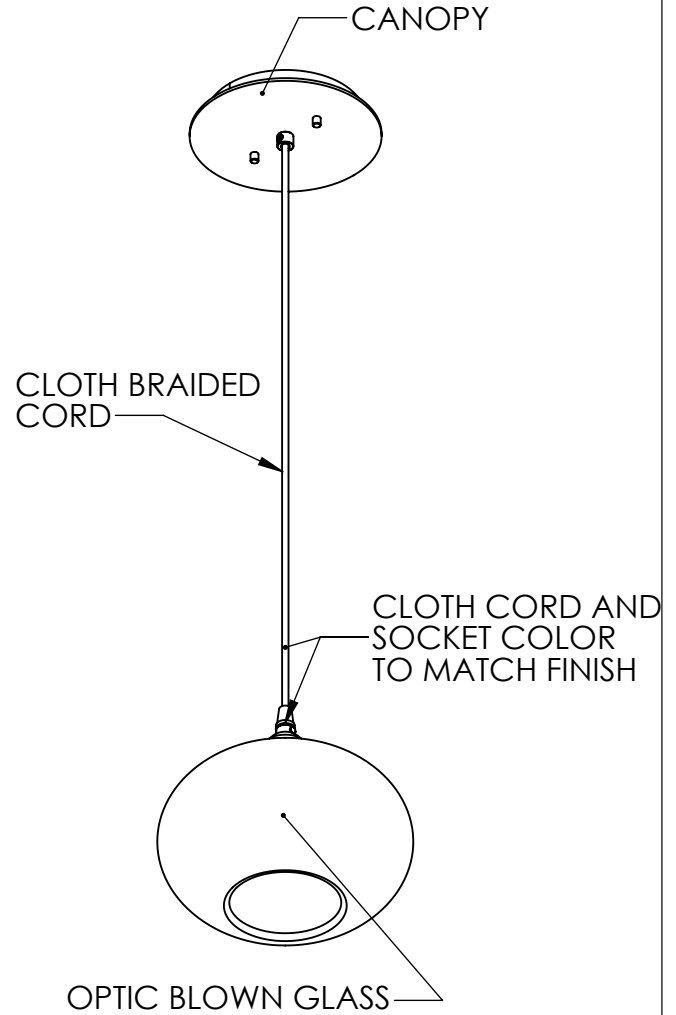

Collection: COPPA

Product #: LAB0036-01

HAND BLOWN GLASS MAY VARY UP TO 1"

All dimensions are shown in inches unless otherwise stated.
 Visit hammertonstudio.com for product options and specifications.

Bulbs Not Included 3/23/2022 (F)

Mounting Packet: Y	Electrical Type: INCANDESCENT
Approximate lbs.: 5	Bulb Qty: 1 Bulb Type: A19
Finish: SEE WEB SITE FOR OPTIONS	Wattage: 40 Voltage: 120
Top Diffuser: CLOSED	Socket Type: E26, MEDIUM BASE
Bottom Diffuser: OPEN	UL Location: DRY

Canopy Mounting Detail

MOUNTS DIRECTLY TO J-BOX

All fixtures created by Hammerton are handcrafted by artisans. Dimensions may vary up to 7/8".

© Copyright 2022. All rights in design, detail or invention of this drawing are reserved as the property of Hammerton. Any imitation or adaptation without written consent is strictly prohibited.