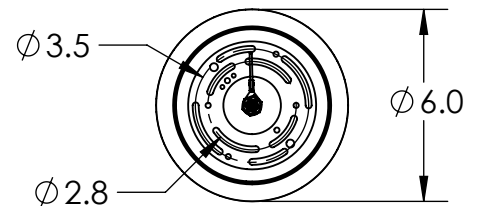

Collection: COPPA

Product #: LAB0036-01

HAND BLOWN GLASS MAY VARY UP TO 1"

All dimensions are shown in inches unless otherwise stated.
 Visit hammertonstudio.com for product options and specifications.

Bulbs Not Included 3/23/2022 (F)

Mounting Packet: Y	Electrical Type: INCANDESCENT
Approximate lbs.: 5	Bulb Qty: 1 Bulb Type: A19
Finish: SEE WEB SITE FOR OPTIONS	Wattage: 40 Voltage: 120
Top Diffuser: CLOSED	Socket Type: E26, MEDIUM BASE
Bottom Diffuser: OPEN	UL Location: DRY

Canopy Mounting Detail

MOUNTS DIRECTLY TO J-BOX

All fixtures created by Hammerton are handcrafted by artisans. Dimensions may vary up to 7/8".

© Copyright 2022. All rights in design, detail or invention of this drawing are reserved as the property of Hammerton. Any imitation or adaptation without written consent is strictly prohibited.