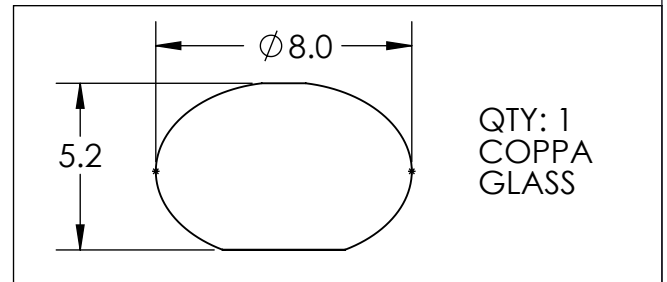

Collection: COPPA

Product #: LAB0036-01

HAND BLOWN GLASS MAY VARY UP TO 1"

All dimensions are shown in inches unless otherwise stated.
 Visit hammertonstudio.com for product options and specifications.

Bulbs Not Included 3/23/2022 (F)

Mounting Packet: Y	Electrical Type: INCANDESCENT
Approximate lbs.: 5	Bulb Qty: 1 Bulb Type: A19
Finish: SEE WEB SITE FOR OPTIONS	Wattage: 40 Voltage: 120
Top Diffuser: CLOSED	Socket Type: E26, MEDIUM BASE
Bottom Diffuser: OPEN	UL Location: DRY

Canopy Mounting Detail

MOUNTS DIRECTLY TO J-BOX

All fixtures created by Hammerton are handcrafted by artisans. Dimensions may vary up to 7/8".

© Copyright 2022. All rights in design, detail or invention of this drawing are reserved as the property of Hammerton. Any imitation or adaptation without written consent is strictly prohibited.