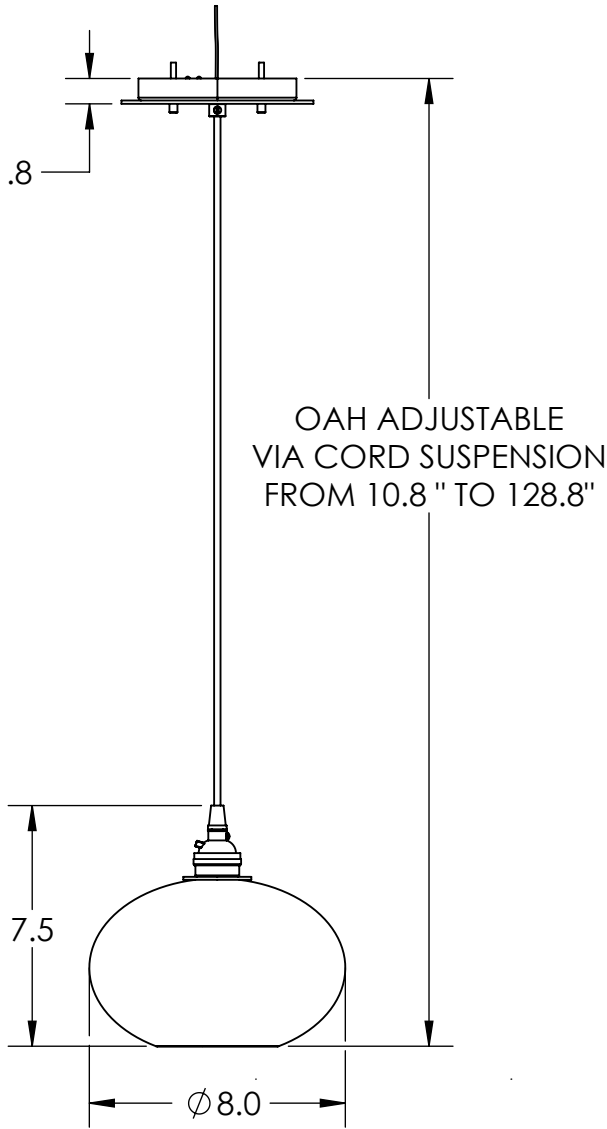

Collection: COPPA

Product #: LAB0036-01

HAND BLOWN GLASS MAY VARY UP TO 1"

All dimensions are shown in inches unless otherwise stated.
 Visit hammertonstudio.com for product options and specifications.

Bulbs Not Included 3/23/2022 (F)

Mounting Packet: Y	Electrical Type: INCANDESCENT
Approximate lbs.: 5	Bulb Qty: 1 Bulb Type: A19
Finish: SEE WEB SITE FOR OPTIONS	Wattage: 40 Voltage: 120
Top Diffuser: CLOSED	Socket Type: E26, MEDIUM BASE
Bottom Diffuser: OPEN	UL Location: DRY

Canopy Mounting Detail

MOUNTS DIRECTLY TO J-BOX

All fixtures created by Hammerton are handcrafted by artisans. Dimensions may vary up to 7/8".

© Copyright 2022. All rights in design, detail or invention of this drawing are reserved as the property of Hammerton. Any imitation or adaptation without written consent is strictly prohibited.