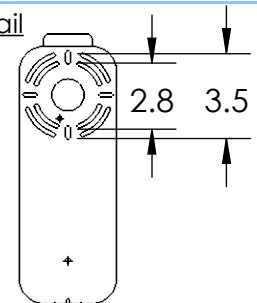

Collection: ELLISE

Product #: IDB0035-24

All dimensions are shown in inches unless otherwise stated.
Visit hammertonstudio.com for product options and specifications.

Bulbs Not Included

8/17/2020 (A)

Mounting Packet: N	Electrical Type: INCANDESCENT
Approximate lbs.: 8	Bulb Qty: 1 Bulb Type: A
Finish: SEE WEB SITE FOR OPTIONS	Wattage: 40 Voltage: 120
Top Diffuser: N/A	Socket Type: MEDIUM, E26 BASE
Bottom Diffuser: OPEN	UL Location: DRY

Mounting Detail

MOUNTS DIRECTLY TO J-BOX

All Hammerton fixtures are handcrafted by artisans. Subtle imperfections reflect the mark of the artisan and should be expected in any handcrafted product. Dimensions may vary up to 7/8".