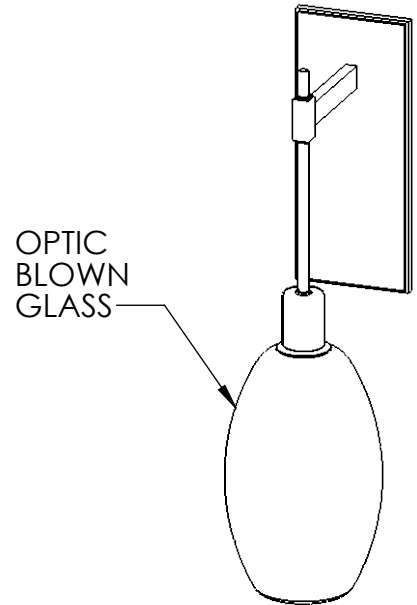

Collection: ELLISE

Product #: IDB0035-24

All dimensions are shown in inches unless otherwise stated.
Visit hammertonstudio.com for product options and specifications.

Bulbs Not Included

8/17/2020 (A)

Mounting Packet: N	Electrical Type: INCANDESCENT
Approximate lbs.: 8	Bulb Qty: 1 Bulb Type: A
Finish: SEE WEB SITE FOR OPTIONS	Wattage: 40 Voltage: 120
Top Diffuser: N/A	Socket Type: MEDIUM, E26 BASE
Bottom Diffuser: OPEN	UL Location: DRY

Mounting Detail

MOUNTS DIRECTLY TO J-BOX

All Hammerton fixtures are handcrafted by artisans. Subtle imperfections reflect the mark of the artisan and should be expected in any handcrafted product. Dimensions may vary up to 7/8".