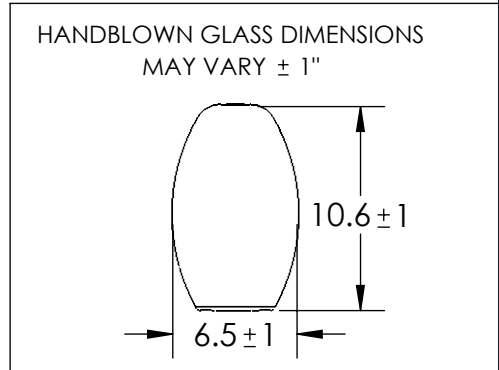

Collection: ELLISE

Product #: IDB0035-24

All dimensions are shown in inches unless otherwise stated.
Visit hammertonstudio.com for product options and specifications.

Bulbs Not Included

8/17/2020 (A)

Mounting Packet: N	Electrical Type: INCANDESCENT
Approximate lbs.: 8	Bulb Qty: 1 Bulb Type: A
Finish: SEE WEB SITE FOR OPTIONS	Wattage: 40 Voltage: 120
Top Diffuser: N/A	Socket Type: MEDIUM, E26 BASE
Bottom Diffuser: OPEN	UL Location: DRY

Mounting Detail

MOUNTS DIRECTLY TO J-BOX

All Hammerton fixtures are handcrafted by artisans. Subtle imperfections reflect the mark of the artisan and should be expected in any handcrafted product. Dimensions may vary up to 7/8".