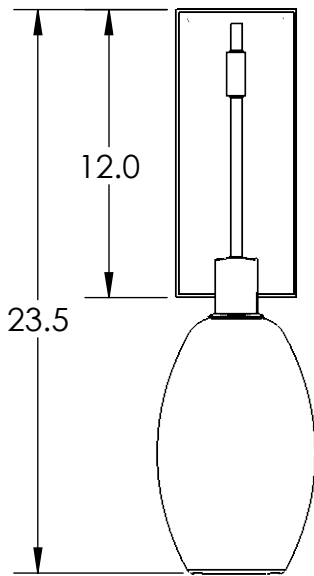

Collection: ELLISE

Product #: IDB0035-24

All dimensions are shown in inches unless otherwise stated.
Visit hammertonstudio.com for product options and specifications.

Bulbs Not Included

8/17/2020 (A)

Mounting Packet: N	Electrical Type: INCANDESCENT
Approximate lbs.: 8	Bulb Qty: 1 Bulb Type: A
Finish: SEE WEB SITE FOR OPTIONS	Wattage: 40 Voltage: 120
Top Diffuser: N/A	Socket Type: MEDIUM, E26 BASE
Bottom Diffuser: OPEN	UL Location: DRY

Mounting Detail

MOUNTS DIRECTLY TO J-BOX

All Hammerton fixtures are handcrafted by artisans. Subtle imperfections reflect the mark of the artisan and should be expected in any handcrafted product. Dimensions may vary up to 7/8".