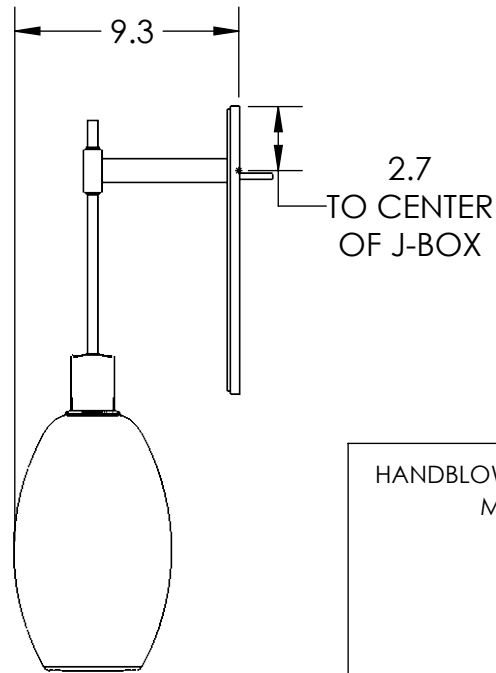

Collection: ELLISE

Product #: IDB0035-24

All dimensions are shown in inches unless otherwise stated.
Visit hammertonstudio.com for product options and specifications.

Bulbs Not Included

8/17/2020 (A)

Mounting Packet: N	Electrical Type: INCANDESCENT
Approximate lbs.: 8	Bulb Qty: 1 Bulb Type: A
Finish: SEE WEB SITE FOR OPTIONS	Wattage: 40 Voltage: 120
Top Diffuser: N/A	Socket Type: MEDIUM, E26 BASE
Bottom Diffuser: OPEN	UL Location: DRY

Mounting Detail

MOUNTS DIRECTLY TO J-BOX

All Hammerton fixtures are handcrafted by artisans. Subtle imperfections reflect the mark of the artisan and should be expected in any handcrafted product. Dimensions may vary up to 7/8".