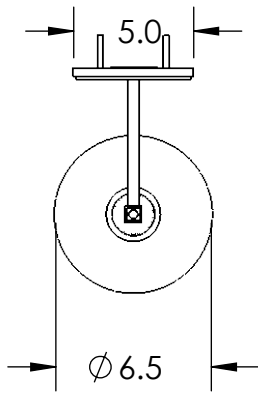

Collection: ELLISE

Product #: IDB0035-24

All dimensions are shown in inches unless otherwise stated.
Visit hammertonstudio.com for product options and specifications.

Bulbs Not Included

8/17/2020 (A)

Mounting Packet: N	Electrical Type: INCANDESCENT
Approximate lbs.: 8	Bulb Qty: 1 Bulb Type: A
Finish: SEE WEB SITE FOR OPTIONS	Wattage: 40 Voltage: 120
Top Diffuser: N/A	Socket Type: MEDIUM, E26 BASE
Bottom Diffuser: OPEN	UL Location: DRY

Mounting Detail

MOUNTS DIRECTLY TO J-BOX

All Hammerton fixtures are handcrafted by artisans. Subtle imperfections reflect the mark of the artisan and should be expected in any handcrafted product. Dimensions may vary up to 7/8".