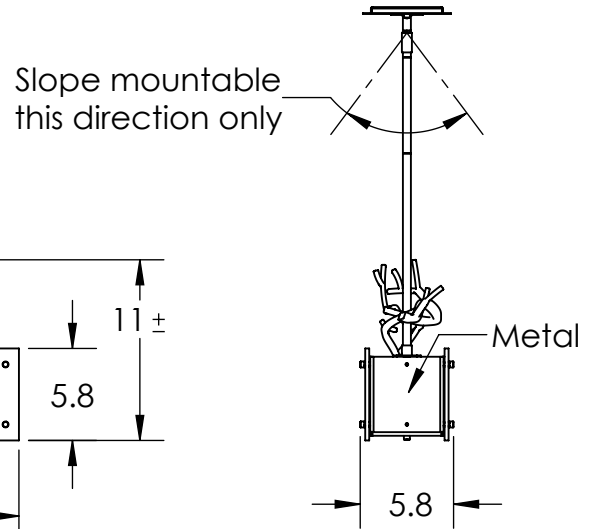

Collection: IRONWOOD

Product #: PLB0032-0A

Electrical Option				
Product #	Electrical Type	Bulb Type	Wattage	Socket Type
PLB0032-0A-XX-XX-XXX-E2	Incandescent	A19	60	Medium E26
PLB0032-0A-XX-XX-XXX-G2	Flourescent	CFL/LED RETRO	13	GU-24

Bulbs Not Included

Visit hammertonstudio.com for product options and specifications.

10/5/2016 ©

Mounting Packet: X	Electrical Type: SEE TABLE
Approximate lbs.: 40	Bulb Qty: 6 Bulb Type: SEE TABLE
Finish: SEE WEB SITE FOR OPTIONS	Wattage: SEE TABLE Voltage: 120
Top Diffuser: OPEN	Socket Type: SEE TABLE
Bottom Diffuser: FROSTED ACRYLIC	UL Location: DRY