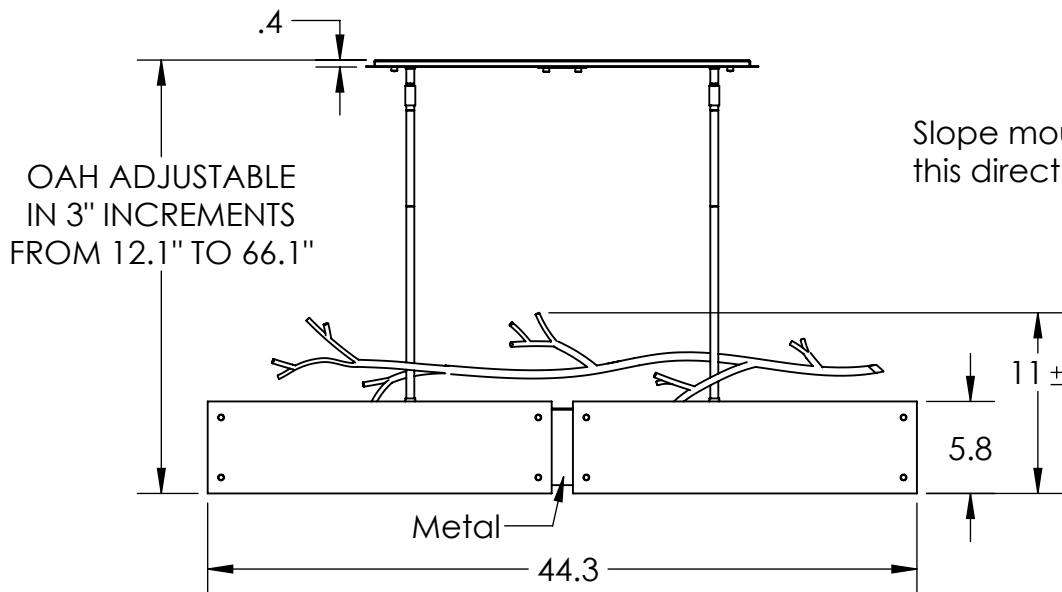

Collection: IRONWOOD

Product #: PLB0032-0A

Electrical Option				
Product #	Electrical Type	Bulb Type	Wattage	Socket Type
PLB0032-0A-XX-XX-XXX-E2	Incandescent	A19	60	Medium E26
PLB0032-0A-XX-XX-XXX-G2	Flourescent	CFL/LED RETRO	13	GU-24

Bulbs Not Included

Visit hammertonstudio.com for product options and specifications.

10/5/2016 ©

Mounting Packet: X	Electrical Type: SEE TABLE
Approximate lbs.: 40	Bulb Qty: 6 Bulb Type: SEE TABLE
Finish: SEE WEB SITE FOR OPTIONS	Wattage: SEE TABLE Voltage: 120
Top Diffuser: OPEN	Socket Type: SEE TABLE
Bottom Diffuser: FROSTED ACRYLIC	UL Location: DRY