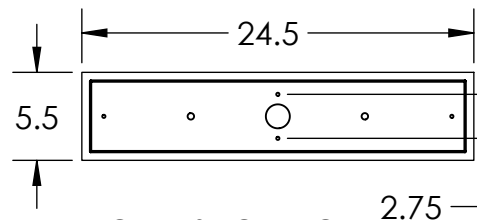

Bulbs Not Included

Visit hammertonstudio.com for product options and specifications.

10/5/2016 ©

Mounting Packet: X	Electrical Type: SEE TABLE
Approximate lbs.: 40	Bulb Qty: 6 Bulb Type: SEE TABLE
Finish: SEE WEB SITE FOR OPTIONS	Wattage: SEE TABLE Voltage: 120
Top Diffuser: OPEN	Socket Type: SEE TABLE
Bottom Diffuser: FROSTED ACRYLIC	UL Location: DRY

Mounting Detail

MOUNTS TO J-BOX AND TO CEILING

All fixtures created by Hammerton are handcrafted by artisans. Dimensions may vary up to 7/8".

© Copyright 2016. All rights in design, detail or invention of this drawing are reserved as the property of Hammerton. Any imitation or adaptation without written consent is strictly prohibited.