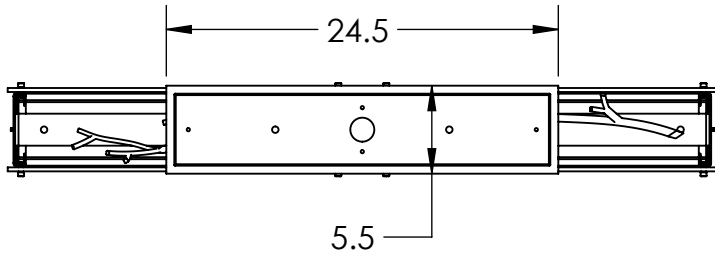

Collection: IRONWOOD

Product #: PLB0032-0A

Electrical Option				
Product #	Electrical Type	Bulb Type	Wattage	Socket Type
PLB0032-0A-XX-XX-XXX-E2	Incandescent	A19	60	Medium E26
PLB0032-0A-XX-XX-XXX-G2	Flourescent	CFL/LED RETRO	13	GU-24

Bulbs Not Included

Visit hammertonstudio.com for product options and specifications.

10/5/2016 ©

Mounting Packet: X	Electrical Type: SEE TABLE
Approximate lbs.: 40	Bulb Qty: 6 Bulb Type: SEE TABLE
Finish: SEE WEB SITE FOR OPTIONS	Wattage: SEE TABLE Voltage: 120
Top Diffuser: OPEN	Socket Type: SEE TABLE
Bottom Diffuser: FROSTED ACRYLIC	UL Location: DRY