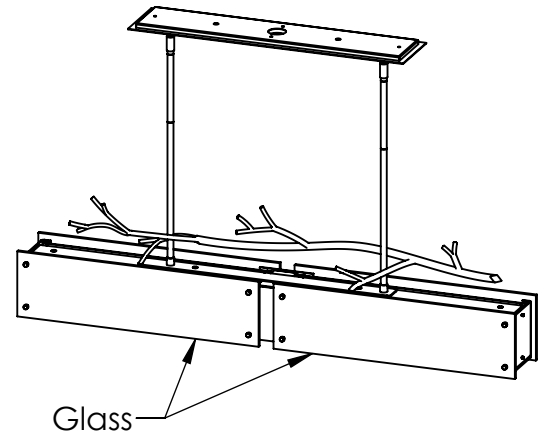

Collection: IRONWOOD

Product #: PLB0032-0A

Electrical Option				
Product #	Electrical Type	Bulb Type	Wattage	Socket Type
PLB0032-0A-XX-XX-XXX-E2	Incandescent	A19	60	Medium E26
PLB0032-0A-XX-XX-XXX-G2	Flourescent	CFL/LED RETRO	13	GU-24

Bulbs Not Included

Visit hammertonstudio.com for product options and specifications.

10/5/2016 ©

Mounting Packet: X	Electrical Type: SEE TABLE
Approximate lbs.: 40	Bulb Qty: 6 Bulb Type: SEE TABLE
Finish: SEE WEB SITE FOR OPTIONS	Wattage: SEE TABLE Voltage: 120
Top Diffuser: OPEN	Socket Type: SEE TABLE
Bottom Diffuser: FROSTED ACRYLIC	UL Location: DRY