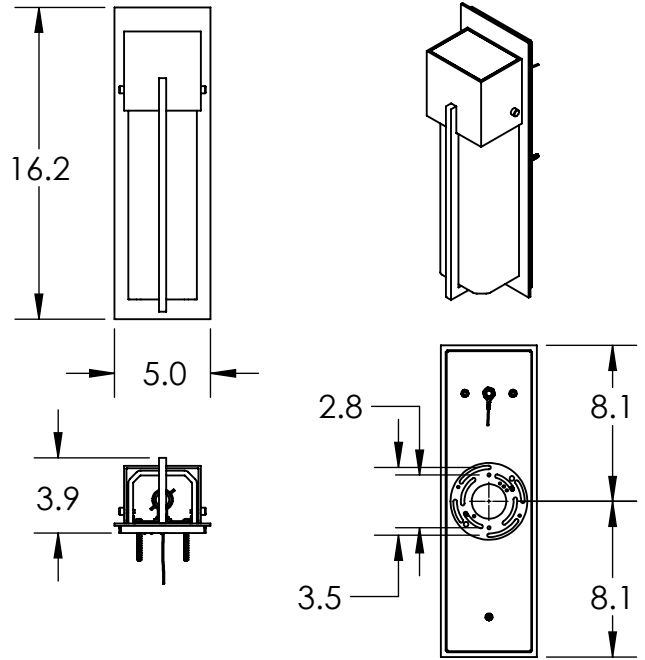

All dimensions are shown in inches unless otherwise stated.

Mounting Method: J-box Wall Mount

PRODUCT DESCRIPTION

Slim design and a breadth of options make this versatile ADA compliant sconce a go-to solution for most outdoor applications. The Square Cover sconce features a textured kiln-fused glass lens and an optional metalwork accent.

Glass Types: **BG** **SG** **FG**

Suspension Method: Wall Mount

Weight(lbs.): 6

UL Rating: Wet

Top Diffuser: Closed Metal

Bottom Diffuser: Open

Light Source: Halogen/LED Retro

Bulb Qty: 1

Wattage (Watts):35

Voltage (Volts): 120

Bulb Type: MR16

Socket Type: GU10

Driver Quantity & Location: 1, in J-Box

SCAN FOR MORE INFORMATION

Notes:

GENERAL NOTES:

Visit studio.hammerton.com to read about our Lifetime Limited Warranty.

All Hammerton fixtures are handcrafted by artisans. Subtle imperfections reflect the mark of the artisan and should be expected in any handcrafted product. Dimensions may vary up to 7/8".