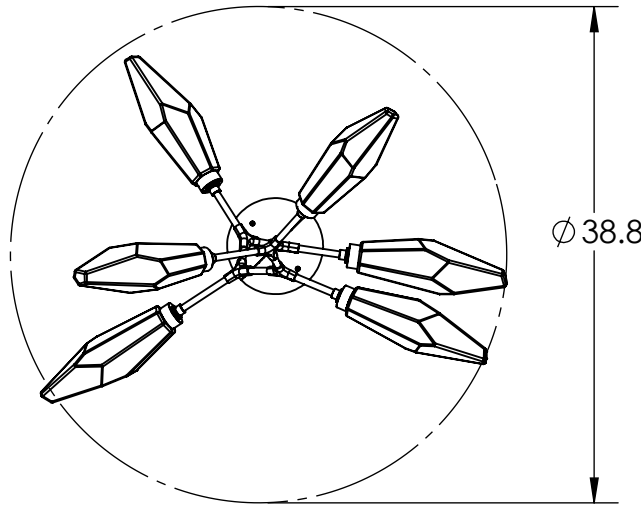

Collection: ROCK CRYSTAL

Product #: CHB0050-VA

HANDBLOWN
GLASS
ROCK CRYSTAL

ADJUSTABLE
ROD

KNOT

CANE

CORDON

**DIMENSIONS OF THE FIXTURE MAY VARY
BASED ON POSITION OF KNOTS**

QTY: 3
MEDIUM ROCK
CRYSTAL

QTY: 3
SMALL ROCK
CRYSTAL

All dimensions are shown in inches unless otherwise stated.
Visit hammertonstudio.com for product options.

10/4/2019 (A)

Mounting Packet: T	Weight(lbs.): 25	Electrical Type: LED	CCT: 2700 K
UL Location: DRY	Elec. Qty: 6	Wattage: 16	Voltage: 120
Finish: SEE WEB SITE FOR OPTIONS	Source Lumens:	Ambient:1080	Down:-----
Top Diffuser: CLOSED GLASS	Dimmable:	Forward/Reverse Phase To 1%	
Bottom Diffuser: CLOSED GLASS	CRI: 93+	Power Factor: >0.9	

All fixtures created by Hammerton are handcrafted by artisans. Dimensions may vary up to 7/8".

© Copyright 2019. All rights in design, detail or invention of this drawing are reserved as the property of Hammerton. Any imitation or adaptation without written consent is strictly prohibited.