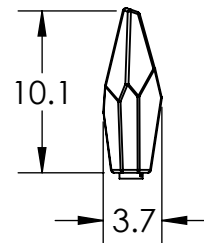

Collection: ROCK CRYSTAL

Product #: CHB0050-VA

HANDBLOWN
GLASS
ROCK CRYSTAL

ADJUSTABLE
ROD

KNOT

CANE

CORDON

**DIMENSIONS OF THE FIXTURE MAY VARY
BASED ON POSITION OF KNOTS**

QTY: 3
MEDIUM ROCK
CRYSTAL

QTY: 3
SMALL ROCK
CRYSTAL

All dimensions are shown in inches unless otherwise stated.
Visit hammertonstudio.com for product options.

10/4/2019 (A)

Mounting Packet: T	Weight(lbs.): 25	Electrical Type: LED	CCT: 2700 K
UL Location: DRY	Elec. Qty: 6	Wattage: 16	Voltage: 120
Finish: SEE WEB SITE FOR OPTIONS	Source Lumens:	Ambient:1080	Down:-----
Top Diffuser: CLOSED GLASS	Dimmable:	Forward/Reverse Phase To 1%	
Bottom Diffuser: CLOSED GLASS	CRI: 93+	Power Factor: >0.9	

All fixtures created by Hammerton are handcrafted by artisans. Dimensions may vary up to 7/8".

© Copyright 2019. All rights in design, detail or invention of this drawing are reserved as the property of Hammerton. Any imitation or adaptation without written consent is strictly prohibited.