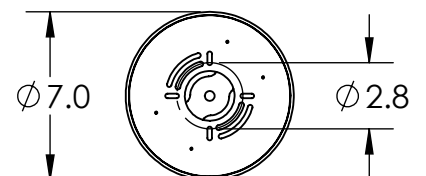

Canopy Mounting Detail

MOUNTS DIRECTLY TO J-BOX