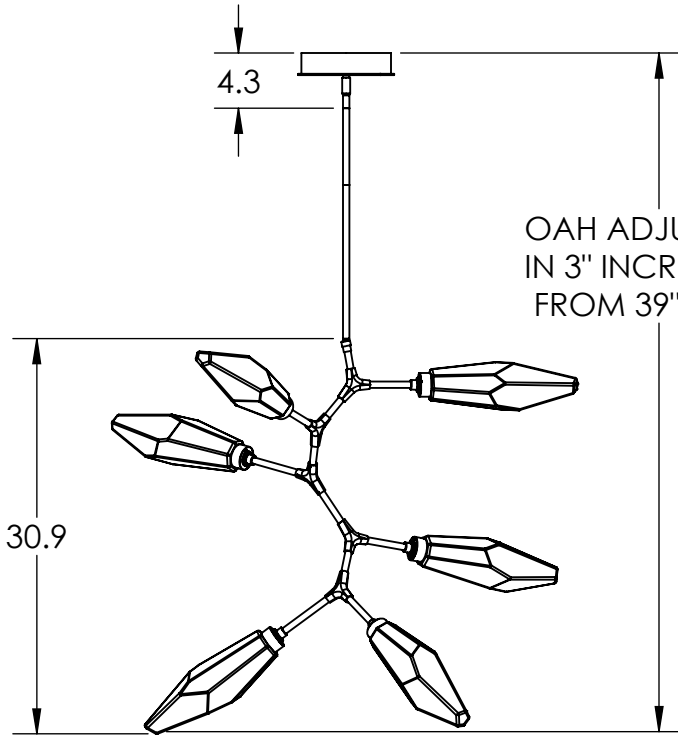

Collection: ROCK CRYSTAL

Product #: CHB0050-VA

HANDBLOWN
GLASS
ROCK CRYSTAL

ADJUSTABLE
ROD

KNOT

CANE

CORDON

**DIMENSIONS OF THE FIXTURE MAY VARY
BASED ON POSITION OF KNOTS**

QTY: 3
MEDIUM ROCK
CRYSTAL

QTY: 3
SMALL ROCK
CRYSTAL

All dimensions are shown in inches unless otherwise stated.
Visit hammertonstudio.com for product options.

10/4/2019 (A)

Mounting Packet: T	Weight(lbs.): 25	Electrical Type: LED	CCT: 2700 K
UL Location: DRY	Elec. Qty: 6	Wattage: 16	Voltage: 120
Finish: SEE WEB SITE FOR OPTIONS	Source Lumens:	Ambient:1080	Down:-----
Top Diffuser: CLOSED GLASS	Dimmable:	Forward/Reverse Phase To 1%	
Bottom Diffuser: CLOSED GLASS	CRI: 93+	Power Factor: >0.9	

All fixtures created by Hammerton are handcrafted by artisans. Dimensions may vary up to 7/8".

© Copyright 2019. All rights in design, detail or invention of this drawing are reserved as the property of Hammerton. Any imitation or adaptation without written consent is strictly prohibited.