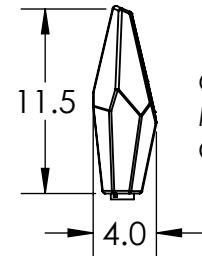

Collection: ROCK CRYSTAL

Product #: CHB0050-VA

HANDBLOWN
GLASS
ROCK CRYSTAL

ADJUSTABLE
ROD

KNOT

CANE

CORDON

**DIMENSIONS OF THE FIXTURE MAY VARY
BASED ON POSITION OF KNOTS**

QTY: 3
MEDIUM ROCK
CRYSTAL

QTY: 3
SMALL ROCK
CRYSTAL

All dimensions are shown in inches unless otherwise stated.
Visit hammertonstudio.com for product options.

10/4/2019 (A)

Mounting Packet: T	Weight(lbs.): 25	Electrical Type: LED	CCT: 2700 K
UL Location: DRY	Elec. Qty: 6	Wattage: 16	Voltage: 120
Finish: SEE WEB SITE FOR OPTIONS	Source Lumens:	Ambient:1080	Down:-----
Top Diffuser: CLOSED GLASS	Dimmable:	Forward/Reverse Phase To 1%	
Bottom Diffuser: CLOSED GLASS	CRI: 93+	Power Factor: >0.9	

All fixtures created by Hammerton are handcrafted by artisans. Dimensions may vary up to 7/8".

© Copyright 2019. All rights in design, detail or invention of this drawing are reserved as the property of Hammerton. Any imitation or adaptation without written consent is strictly prohibited.