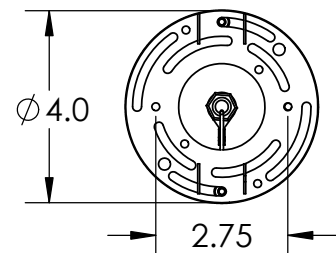

Collection: TEMPEST

Product #: CSB0013-12

Bulbs Not Included

Visit hammertonstudio.com for product options and specifications.

6/9/2016 (A)

Mounting Packet: u	Electrical Type: INCANDESCENT
Approximate lbs.: 5	Bulb Qty: 2 Bulb Type: B9.5
Finish: SEE WEB SITE FOR OPTIONS	Wattage: 60 Voltage: 120
Top Diffuser: OPEN	Socket Type: E12 SMALL BASE
Bottom Diffuser: OPEN	UL Location: DRY

Mounting Detail

MOUNTS DIRECTLY TO J-BOX

All fixtures created by Hammerton are handcrafted by artisans. Dimensions may vary up to 7/8".

© Copyright 2016. All rights in design, detail or invention of this drawing are reserved as the property of Hammerton. Any imitation or adaptation without written consent is strictly prohibited.