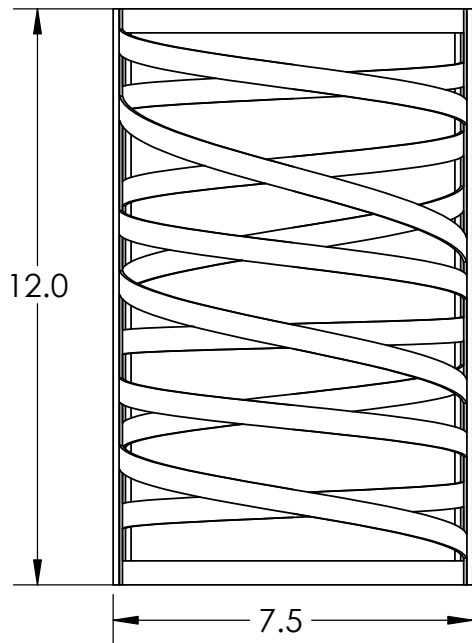

Collection: TEMPEST

Product #: CSB0013-12

Bulbs Not Included

Visit hammertonstudio.com for product options and specifications.

6/9/2016 (A)

Mounting Packet: u	Electrical Type: INCANDESCENT
Approximate lbs.: 5	Bulb Qty: 2 Bulb Type: B9.5
Finish: SEE WEB SITE FOR OPTIONS	Wattage: 60 Voltage: 120
Top Diffuser: OPEN	Socket Type: E12 SMALL BASE
Bottom Diffuser: OPEN	UL Location: DRY

Mounting Detail

MOUNTS DIRECTLY TO J-BOX

All fixtures created by Hammerton are handcrafted by artisans. Dimensions may vary up to 7/8".

© Copyright 2016. All rights in design, detail or invention of this drawing are reserved as the property of Hammerton. Any imitation or adaptation without written consent is strictly prohibited.