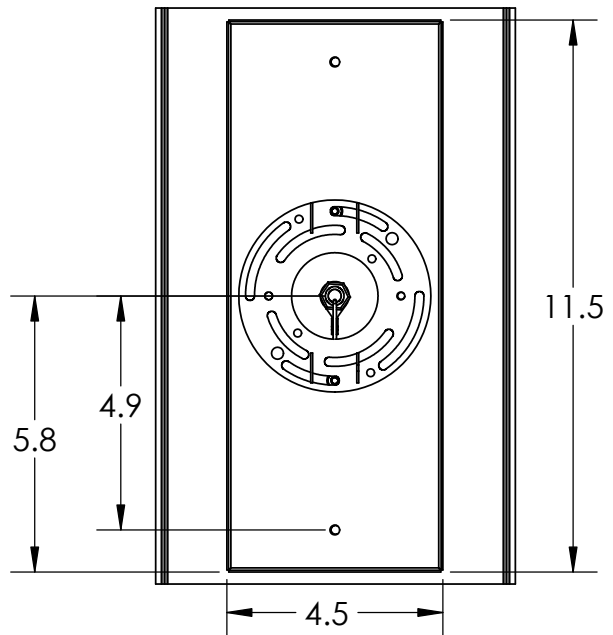

Collection: TEMPEST

Product #: CSB0013-12

Bulbs Not Included

Visit hammertonstudio.com for product options and specifications.

6/9/2016 (A)

Mounting Packet: u	Electrical Type: INCANDESCENT
Approximate lbs.: 5	Bulb Qty: 2 Bulb Type: B9.5
Finish: SEE WEB SITE FOR OPTIONS	Wattage: 60 Voltage: 120
Top Diffuser: OPEN	Socket Type: E12 SMALL BASE
Bottom Diffuser: OPEN	UL Location: DRY

Mounting Detail

MOUNTS DIRECTLY TO J-BOX

All fixtures created by Hammerton are handcrafted by artisans. Dimensions may vary up to 7/8".

© Copyright 2016. All rights in design, detail or invention of this drawing are reserved as the property of Hammerton. Any imitation or adaptation without written consent is strictly prohibited.