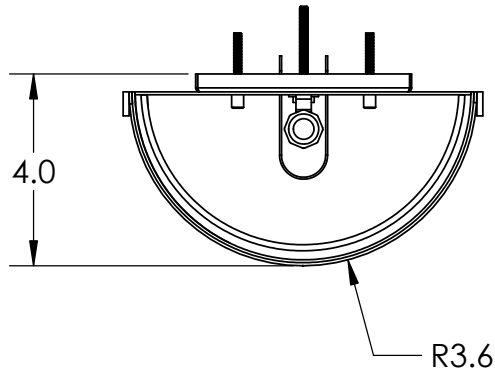

Collection: TEMPEST

Product #: CSB0013-12

Bulbs Not Included

Visit hammertonstudio.com for product options and specifications.

6/9/2016 (A)

Mounting Packet: u	Electrical Type: INCANDESCENT
Approximate lbs.: 5	Bulb Qty: 2 Bulb Type: B9.5
Finish: SEE WEB SITE FOR OPTIONS	Wattage: 60 Voltage: 120
Top Diffuser: OPEN	Socket Type: E12 SMALL BASE
Bottom Diffuser: OPEN	UL Location: DRY

Mounting Detail

MOUNTS DIRECTLY TO J-BOX

All fixtures created by Hammerton are handcrafted by artisans. Dimensions may vary up to 7/8".

© Copyright 2016. All rights in design, detail or invention of this drawing are reserved as the property of Hammerton. Any imitation or adaptation without written consent is strictly prohibited.