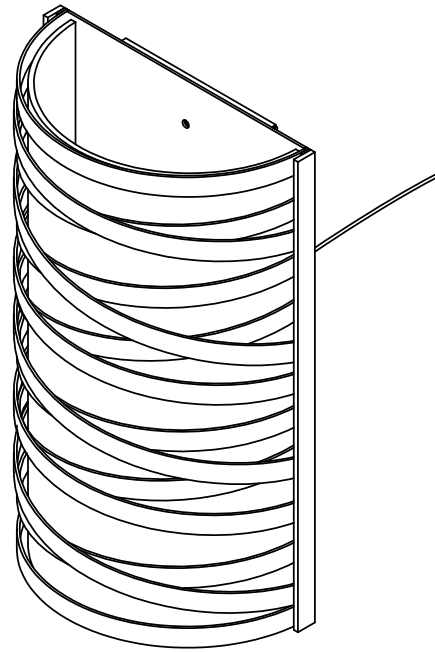

Collection: TEMPEST

Product #: CSB0013-12

Bulbs Not Included

Visit hammertonstudio.com for product options and specifications.

6/9/2016 (A)

Mounting Packet: u	Electrical Type: INCANDESCENT
Approximate lbs.: 5	Bulb Qty: 2 Bulb Type: B9.5
Finish: SEE WEB SITE FOR OPTIONS	Wattage: 60 Voltage: 120
Top Diffuser: OPEN	Socket Type: E12 SMALL BASE
Bottom Diffuser: OPEN	UL Location: DRY

Mounting Detail

MOUNTS DIRECTLY TO J-BOX

All fixtures created by Hammerton are handcrafted by artisans. Dimensions may vary up to 7/8".

© Copyright 2016. All rights in design, detail or invention of this drawing are reserved as the property of Hammerton. Any imitation or adaptation without written consent is strictly prohibited.