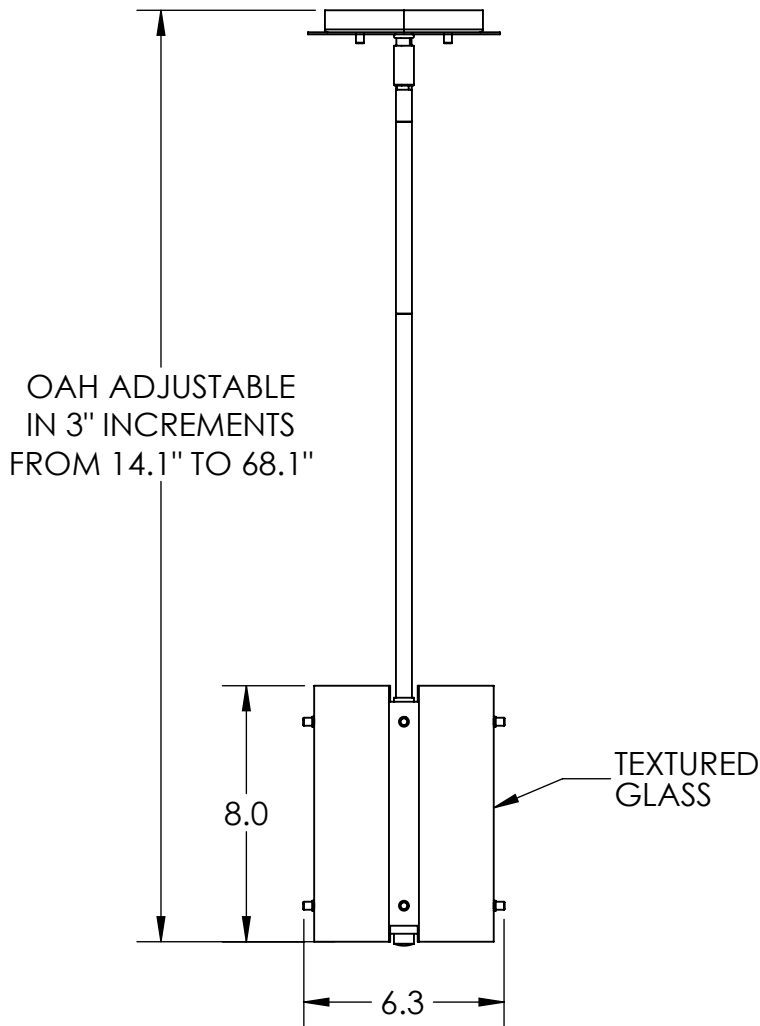

Collection: TEXTURED GLASS

Product #: LAB0044-08

ELECTRICAL OPTIONS				
Product #	Electrical Type	Bulb Type	Wattage	Socket Type
LAB0044-08-XX-XX-001-E2	Incandescent	A15	60	Medium E26
LAB0044-08-XX-XX-001-G2	Flourescent	CFL/LED RETRO	13	GU-24

*Bulbs Not Included*

Visit [hammertonstudio.com](http://hammertonstudio.com) for product options and specifications.

2/16/2017 ©

Mounting Packet: Y	Electrical Type: SEE TABLE
Approximate lbs.: 6	Bulb Qty: 1 Bulb Type: SEE TABLE
Finish: SEE WEB SITE FOR OPTIONS	Wattage: SEE TABLE Voltage: 120
Top Diffuser: OPEN	Socket Type: SEE TABLE
Bottom Diffuser: FROSTED ACRYLIC	UL Location: DRY

### Mounting Detail

MOUNTS DIRECTLY TO J-BOX

All fixtures created by Hammerton are handcrafted by artisans. Dimensions may vary up to 7/8".

© Copyright 2016. All rights in design, detail or invention of this drawing are reserved as the property of Hammerton. Any imitation or adaptation without written consent is strictly prohibited.