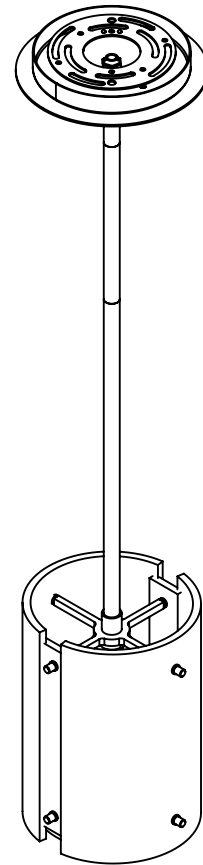

Collection: TEXTURED GLASS

Product #: LAB0044-08

ELECTRICAL OPTIONS				
Product #	Electrical Type	Bulb Type	Wattage	Socket Type
LAB0044-08-XX-XX-001-E2	Incandescent	A15	60	Medium E26
LAB0044-08-XX-XX-001-G2	Flourescent	CFL/LED RETRO	13	GU-24

*Bulbs Not Included*

Visit [hammertonstudio.com](http://hammertonstudio.com) for product options and specifications.

2/16/2017 ©

Mounting Packet: Y	Electrical Type: SEE TABLE
Approximate lbs.: 6	Bulb Qty: 1 Bulb Type: SEE TABLE
Finish: SEE WEB SITE FOR OPTIONS	Wattage: SEE TABLE Voltage: 120
Top Diffuser: OPEN	Socket Type: SEE TABLE
Bottom Diffuser: FROSTED ACRYLIC	UL Location: DRY

### Mounting Detail

MOUNTS DIRECTLY TO J-BOX

All fixtures created by Hammerton are handcrafted by artisans. Dimensions may vary up to 7/8".

© Copyright 2016. All rights in design, detail or invention of this drawing are reserved as the property of Hammerton. Any imitation or adaptation without written consent is strictly prohibited.