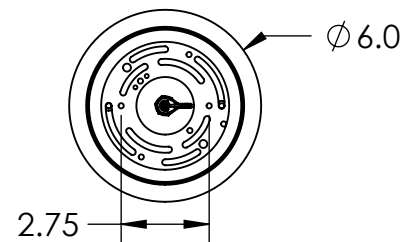

*Bulbs Not Included*

Visit [hammertonstudio.com](http://hammertonstudio.com) for product options and specifications.

2/16/2017 ©

Mounting Packet: Y	Electrical Type: SEE TABLE
Approximate lbs.: 6	Bulb Qty: 1 Bulb Type: SEE TABLE
Finish: SEE WEB SITE FOR OPTIONS	Wattage: SEE TABLE Voltage: 120
Top Diffuser: OPEN	Socket Type: SEE TABLE
Bottom Diffuser: FROSTED ACRYLIC	UL Location: DRY

### Mounting Detail

MOUNTS DIRECTLY TO J-BOX

All fixtures created by Hammerton are handcrafted by artisans. Dimensions may vary up to 7/8".

© Copyright 2016. All rights in design, detail or invention of this drawing are reserved as the property of Hammerton. Any imitation or adaptation without written consent is strictly prohibited.