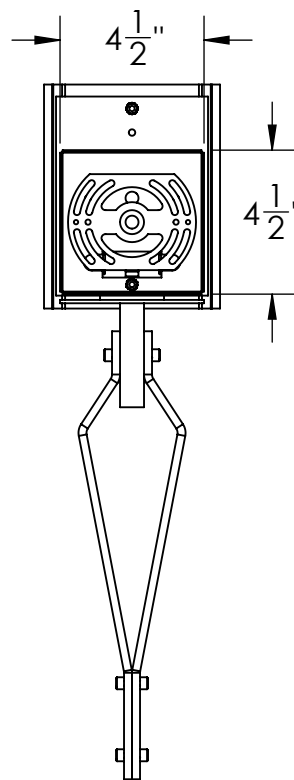

Collection: URBAN LOFT

Product #: CSB0026-0A

Electrical Option	Product #	Electrical Type	Bulb Type	Wattage	Socket Type
	CSB0026-0A-XX-XX-E2	Incandescent	A19	60	Medium E26
	CSB0026-0A-XX-XX-G2	Flourescent	CFL/LED RETRO	13	GU-24

Bulbs Not Included Visit hammertonstudio.com for product options and specifications.

5/2/2016 (B)

Mounting Packet: U	Electrical Type: SEE TABLE
Approximate lbs.: 10	Bulb Qty: 1 Bulb Type: SEE TABLE
Finish: SEE WEB SITE FOR OPTIONS	Wattage: SEE TABLE Voltage: 120
Top Diffuser: OPEN	Socket Type: SEE TABLE
Bottom Diffuser: CLOSED METAL	UL Location: DRY

Mounting Detail

All fixtures created by Hammerton are handcrafted by artisans. Dimensions may vary up to 7/8".

© Copyright 2016. All rights in design, detail or invention of this drawing are reserved as the property of Hammerton. Any imitation or adaptation without written consent is strictly prohibited.