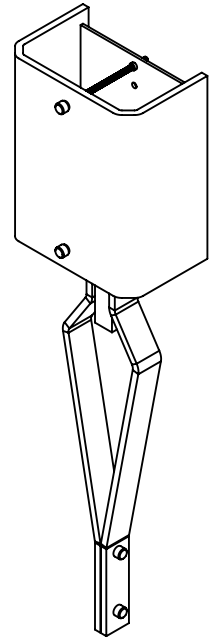

Collection: URBAN LOFT

Product #: CSB0026-0A

Electrical Option	Product #	Electrical Type	Bulb Type	Wattage	Socket Type
	CSB0026-0A-XX-XX-E2	Incandescent	A19	60	Medium E26
	CSB0026-0A-XX-XX-G2	Flourescent	CFL/LED RETRO	13	GU-24

Bulbs Not Included Visit hammertonstudio.com for product options and specifications.

5/2/2016 (B)

Mounting Packet: U	Electrical Type: SEE TABLE
Approximate lbs.: 10	Bulb Qty: 1 Bulb Type: SEE TABLE
Finish: SEE WEB SITE FOR OPTIONS	Wattage: SEE TABLE Voltage: 120
Top Diffuser: OPEN	Socket Type: SEE TABLE
Bottom Diffuser: CLOSED METAL	UL Location: DRY

Mounting Detail

All fixtures created by Hammerton are handcrafted by artisans. Dimensions may vary up to 7/8".

© Copyright 2016. All rights in design, detail or invention of this drawing are reserved as the property of Hammerton. Any imitation or adaptation without written consent is strictly prohibited.