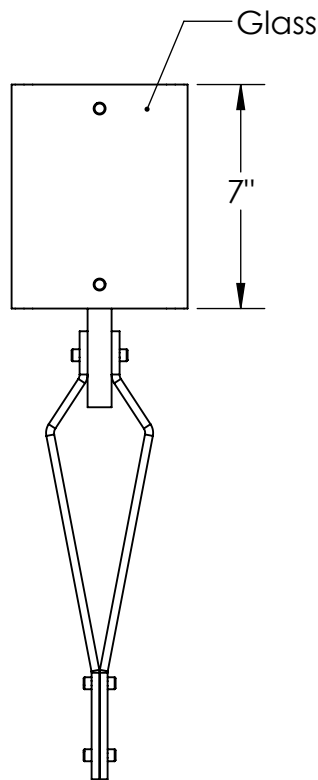

Collection: URBAN LOFT

Product #: CSB0026-0A

Electrical Option	Product #	Electrical Type	Bulb Type	Wattage	Socket Type
	CSB0026-0A-XX-XX-E2	Incandescent	A19	60	Medium E26
	CSB0026-0A-XX-XX-G2	Flourescent	CFL/LED RETRO	13	GU-24

Bulbs Not Included Visit hammertonstudio.com for product options and specifications.

5/2/2016 (B)

Mounting Packet: U	Electrical Type: SEE TABLE
Approximate lbs.: 10	Bulb Qty: 1 Bulb Type: SEE TABLE
Finish: SEE WEB SITE FOR OPTIONS	Wattage: SEE TABLE Voltage: 120
Top Diffuser: OPEN	Socket Type: SEE TABLE
Bottom Diffuser: CLOSED METAL	UL Location: DRY

Mounting Detail

All fixtures created by Hammerton are handcrafted by artisans. Dimensions may vary up to 7/8".

© Copyright 2016. All rights in design, detail or invention of this drawing are reserved as the property of Hammerton. Any imitation or adaptation without written consent is strictly prohibited.