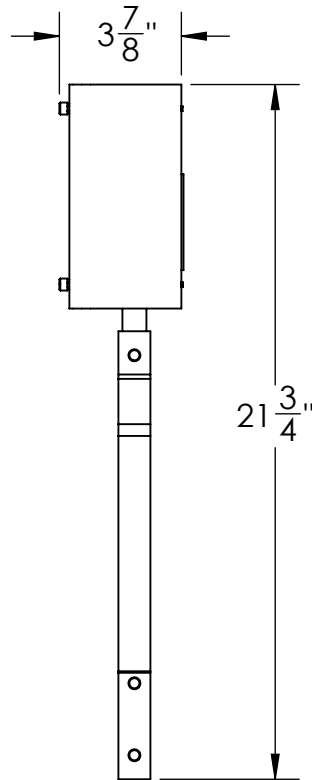

Collection: URBAN LOFT

Product #: CSB0026-0A

Electrical Option	Product #	Electrical Type	Bulb Type	Wattage	Socket Type
	CSB0026-0A-XX-XX-E2	Incandescent	A19	60	Medium E26
	CSB0026-0A-XX-XX-G2	Flourescent	CFL/LED RETRO	13	GU-24

Bulbs Not Included Visit hammertonstudio.com for product options and specifications.

5/2/2016 (B)

Mounting Packet: U	Electrical Type: SEE TABLE
Approximate lbs.: 10	Bulb Qty: 1 Bulb Type: SEE TABLE
Finish: SEE WEB SITE FOR OPTIONS	Wattage: SEE TABLE Voltage: 120
Top Diffuser: OPEN	Socket Type: SEE TABLE
Bottom Diffuser: CLOSED METAL	UL Location: DRY

Mounting Detail

All fixtures created by Hammerton are handcrafted by artisans. Dimensions may vary up to 7/8".

© Copyright 2016. All rights in design, detail or invention of this drawing are reserved as the property of Hammerton. Any imitation or adaptation without written consent is strictly prohibited.