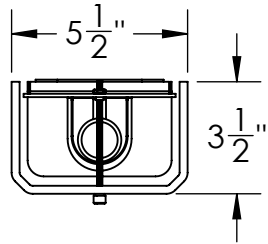

Collection: URBAN LOFT

Product #: CSB0026-0A

Electrical Option	Product #	Electrical Type	Bulb Type	Wattage	Socket Type
	CSB0026-0A-XX-XX-E2	Incandescent	A19	60	Medium E26
	CSB0026-0A-XX-XX-G2	Flourescent	CFL/LED RETRO	13	GU-24

Bulbs Not Included Visit hammertonstudio.com for product options and specifications.

5/2/2016 (B)

Mounting Packet: U	Electrical Type: SEE TABLE
Approximate lbs.: 10	Bulb Qty: 1 Bulb Type: SEE TABLE
Finish: SEE WEB SITE FOR OPTIONS	Wattage: SEE TABLE Voltage: 120
Top Diffuser: OPEN	Socket Type: SEE TABLE
Bottom Diffuser: CLOSED METAL	UL Location: DRY