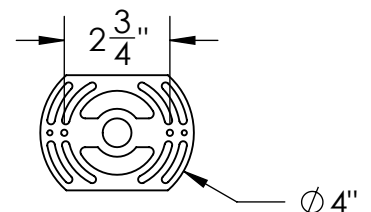

Collection: URBAN LOFT

Product #: CSB0026-0A

Electrical Option	Product #	Electrical Type	Bulb Type	Wattage	Socket Type
	CSB0026-0A-XX-XX-E2	Incandescent	A19	60	Medium E26
	CSB0026-0A-XX-XX-G2	Flourescent	CFL/LED RETRO	13	GU-24

Bulbs Not Included Visit hammertonstudio.com for product options and specifications.

5/2/2016 (B)

Mounting Packet: U	Electrical Type: SEE TABLE
Approximate lbs.: 10	Bulb Qty: 1 Bulb Type: SEE TABLE
Finish: SEE WEB SITE FOR OPTIONS	Wattage: SEE TABLE Voltage: 120
Top Diffuser: OPEN	Socket Type: SEE TABLE
Bottom Diffuser: CLOSED METAL	UL Location: DRY

Mounting Detail

All fixtures created by Hammerton are handcrafted by artisans. Dimensions may vary up to 7/8".

© Copyright 2016. All rights in design, detail or invention of this drawing are reserved as the property of Hammerton. Any imitation or adaptation without written consent is strictly prohibited.