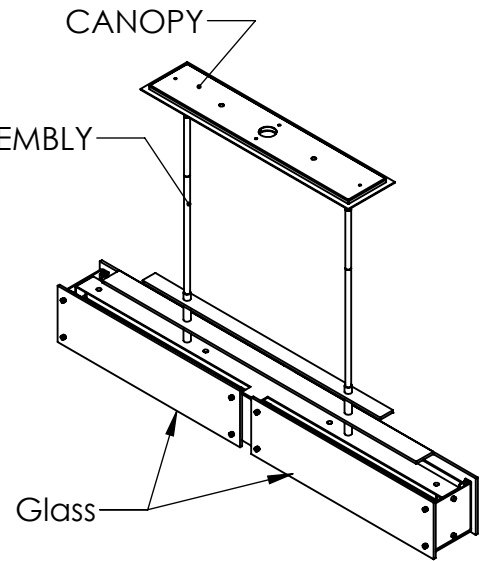

Collection: URBAN LOFT

Product #: PLB0026-0B

Slope mountable  
this direction only

OAH ADJUSTABLE  
IN 3" INCREMENTS  
FROM 16.3" TO 70.3"

Metal

Electrical Option				
Product #	Electrical Type	Bulb Type	Wattage	Socket Type
PLB0026-0B-XX-XX-00X-E2	Incandescent	A19	60	Medium E26
PLB0026-0B-XX-XX-00X-G2	Flourescent	CFL/LED RETRO	13	GU-24

ALL DIMESNIONS ARE IN INCHES UNLESS OTHERWISE STATED

*Bulbs Not Included* Visit [hammertonstudio.com](http://hammertonstudio.com) for product options and specifications.

2/6/2020 (B)

Mounting Packet: X	Electrical Type: SEE TABLE
Approximate lbs.: 40	Bulb Qty: 6 Bulb Type: SEE TABLE
Finish: SEE WEB SITE FOR OPTIONS	Wattage: SEE TABLE Voltage: 120
Top Diffuser: OPEN	Socket Type: SEE TABLE
Bottom Diffuser: FROSTED ACRYLIC	UL Location: DRY

### Canopy Mounting Detail

MOUNTS TO J-BOX  
AND TO CEILING

All fixtures created by Hammerton are handcrafted by artisans. Dimensions may vary up to 7/8".  
© Copyright 2020. All rights in design, detail or invention of this drawing are reserved as the property of Hammerton. Any imitation or adaptation without written consent is strictly prohibited.