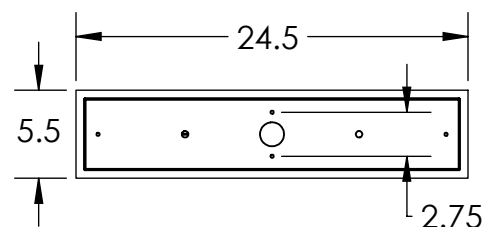

Collection: URBAN LOFT

Product #: PLB0026-0B

Slope mountable  
this direction only

OAH ADJUSTABLE  
IN 3" INCREMENTS  
FROM 16.3" TO 70.3"

Metal

Electrical Option				
Product #	Electrical Type	Bulb Type	Wattage	Socket Type
PLB0026-0B-XX-XX-00X-E2	Incandescent	A19	60	Medium E26
PLB0026-0B-XX-XX-00X-G2	Flourescent	CFL/LED RETRO	13	GU-24

ALL DIMESNIONS ARE IN INCHES UNLESS OTHERWISE STATED

*Bulbs Not Included* Visit [hammertonstudio.com](http://hammertonstudio.com) for product options and specifications.

2/6/2020 (B)

Mounting Packet: X	Electrical Type: SEE TABLE
Approximate lbs.: 40	Bulb Qty: 6 Bulb Type: SEE TABLE
Finish: SEE WEB SITE FOR OPTIONS	Wattage: SEE TABLE Voltage: 120
Top Diffuser: OPEN	Socket Type: SEE TABLE
Bottom Diffuser: FROSTED ACRYLIC	UL Location: DRY

### Canopy Mounting Detail

MOUNTS TO J-BOX  
AND TO CEILING

All fixtures created by Hammerton are handcrafted by artisans. Dimensions may vary up to 7/8".  
© Copyright 2020. All rights in design, detail or invention of this drawing are reserved as the property of Hammerton. Any imitation or adaptation without written consent is strictly prohibited.