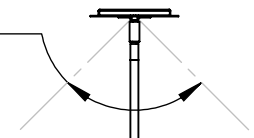

Collection: URBAN LOFT

Product #: PLB0026-0B

Slope mountable  
this direction only

OAH ADJUSTABLE  
IN 3" INCREMENTS  
FROM 16.3" TO 70.3"

Metal

Electrical Option				
Product #	Electrical Type	Bulb Type	Wattage	Socket Type
PLB0026-0B-XX-XX-00X-E2	Incandescent	A19	60	Medium E26
PLB0026-0B-XX-XX-00X-G2	Flourescent	CFL/LED RETRO	13	GU-24

ALL DIMESNIONS ARE IN INCHES UNLESS OTHERWISE STATED

*Bulbs Not Included* Visit [hammertonstudio.com](http://hammertonstudio.com) for product options and specifications.

2/6/2020 (B)

Mounting Packet: X	Electrical Type: SEE TABLE
Approximate lbs.: 40	Bulb Qty: 6 Bulb Type: SEE TABLE
Finish: SEE WEB SITE FOR OPTIONS	Wattage: SEE TABLE Voltage: 120
Top Diffuser: OPEN	Socket Type: SEE TABLE
Bottom Diffuser: FROSTED ACRYLIC	UL Location: DRY

### Canopy Mounting Detail

MOUNTS TO J-BOX  
AND TO CEILING

All fixtures created by Hammerton are handcrafted by artisans. Dimensions may vary up to 7/8".  
© Copyright 2020. All rights in design, detail or invention of this drawing are reserved as the property of Hammerton. Any imitation or adaptation without written consent is strictly prohibited.