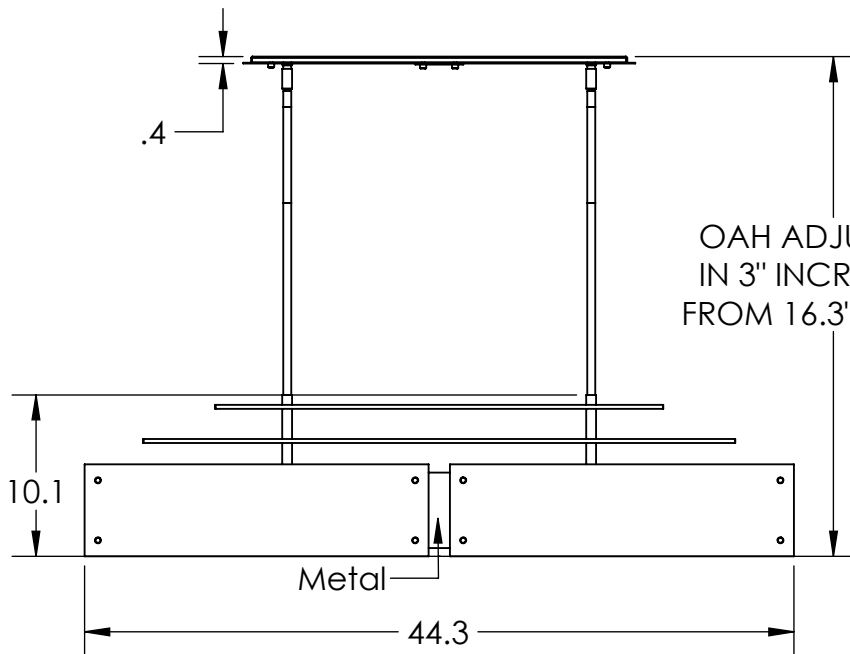

Collection: URBAN LOFT

Product #: PLB0026-0B

Slope mountable  
this direction only

OAH ADJUSTABLE  
IN 3" INCREMENTS  
FROM 16.3" TO 70.3"

Metal

Electrical Option				
Product #	Electrical Type	Bulb Type	Wattage	Socket Type
PLB0026-0B-XX-XX-00X-E2	Incandescent	A19	60	Medium E26
PLB0026-0B-XX-XX-00X-G2	Flourescent	CFL/LED RETRO	13	GU-24

ALL DIMESNIONS ARE IN INCHES UNLESS OTHERWISE STATED

*Bulbs Not Included* Visit [hammertonstudio.com](http://hammertonstudio.com) for product options and specifications.

2/6/2020 (B)

Mounting Packet: X	Electrical Type: SEE TABLE
Approximate lbs.: 40	Bulb Qty: 6 Bulb Type: SEE TABLE
Finish: SEE WEB SITE FOR OPTIONS	Wattage: SEE TABLE Voltage: 120
Top Diffuser: OPEN	Socket Type: SEE TABLE
Bottom Diffuser: FROSTED ACRYLIC	UL Location: DRY

### Canopy Mounting Detail

MOUNTS TO J-BOX  
AND TO CEILING

All fixtures created by Hammerton are handcrafted by artisans. Dimensions may vary up to 7/8".  
© Copyright 2020. All rights in design, detail or invention of this drawing are reserved as the property of Hammerton. Any imitation or adaptation without written consent is strictly prohibited.