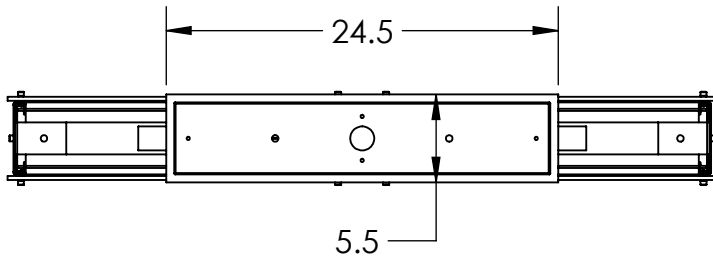

Collection: URBAN LOFT

Product #: PLB0026-0B

Slope mountable  
this direction only

OAH ADJUSTABLE  
IN 3" INCREMENTS  
FROM 16.3" TO 70.3"

Metal

Electrical Option				
Product #	Electrical Type	Bulb Type	Wattage	Socket Type
PLB0026-0B-XX-XX-00X-E2	Incandescent	A19	60	Medium E26
PLB0026-0B-XX-XX-00X-G2	Flourescent	CFL/LED RETRO	13	GU-24

ALL DIMESNIONS ARE IN INCHES UNLESS OTHERWISE STATED

*Bulbs Not Included* Visit [hammertonstudio.com](http://hammertonstudio.com) for product options and specifications.

2/6/2020 (B)

Mounting Packet: X	Electrical Type: SEE TABLE
Approximate lbs.: 40	Bulb Qty: 6 Bulb Type: SEE TABLE
Finish: SEE WEB SITE FOR OPTIONS	Wattage: SEE TABLE Voltage: 120
Top Diffuser: OPEN	Socket Type: SEE TABLE
Bottom Diffuser: FROSTED ACRYLIC	UL Location: DRY

### Canopy Mounting Detail

MOUNTS TO J-BOX  
AND TO CEILING

All fixtures created by Hammerton are handcrafted by artisans. Dimensions may vary up to 7/8".  
© Copyright 2020. All rights in design, detail or invention of this drawing are reserved as the property of Hammerton. Any imitation or adaptation without written consent is strictly prohibited.