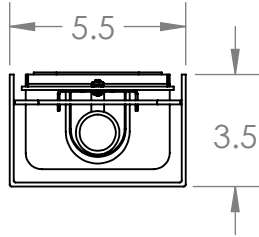

Collection: URBAN LOFT

Product #: CSB0026-0D-XX-SH

ELECTRICAL OPTIONS				
Product #	Electrical Type	Bulb Type	Wattage	Socket Type
CSB0026-0D-SH-X-XXX-E2	Incandescent	CFL/LED RETRO	13	Medium E26
CSB0026-0D-SH-X-XXX-G2	Flourescent	CFL/LED RETRO	13	GU-24

Bulbs Not Included

Visit hammertonstudio.com for product options and specifications.

4/10/2018 (A)

Mounting Packet: U	Electrical Type: SEE TABLE
Approximate lbs.: 10	Bulb Qty: 1 Bulb Type: SEE TABLE
Finish: SEE WEB SITE FOR OPTIONS	Wattage: SEE TABLE Voltage: 120
Top Diffuser: OPEN	Socket Type: SEE TABLE
Bottom Diffuser: CLOSED METAL	UL Location: DRY