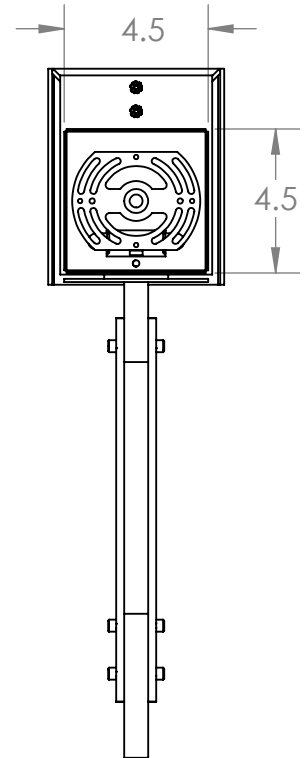

Collection: URBAN LOFT

Product #: CSB0026-0D-XX-SH

ELECTRICAL OPTIONS				
Product #	Electrical Type	Bulb Type	Wattage	Socket Type
CSB0026-0D-SH-X-XXX-E2	Incandescent	CFL/LED RETRO	13	Medium E26
CSB0026-0D-SH-X-XXX-G2	Flourescent	CFL/LED RETRO	13	GU-24

Bulbs Not Included

Visit hammertonstudio.com for product options and specifications.

4/10/2018 (A)

Mounting Packet: U	Electrical Type: SEE TABLE
Approximate lbs.: 10	Bulb Qty: 1 Bulb Type: SEE TABLE
Finish: SEE WEB SITE FOR OPTIONS	Wattage: SEE TABLE Voltage: 120
Top Diffuser: OPEN	Socket Type: SEE TABLE
Bottom Diffuser: CLOSED METAL	UL Location: DRY

Mounting Detail

All fixtures created by Hammerton are handcrafted by artisans. Dimensions may vary up to 7/8".

© Copyright 2016. All rights in design, detail or invention of this drawing are reserved as the property of Hammerton. Any imitation or adaptation without written consent is strictly prohibited.