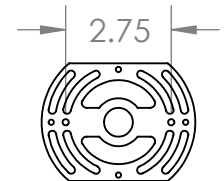

Collection: URBAN LOFT

Product #: CSB0026-0D-XX-SH

ELECTRICAL OPTIONS				
Product #	Electrical Type	Bulb Type	Wattage	Socket Type
CSB0026-0D-SH-X-XXX-E2	Incandescent	CFL/LED RETRO	13	Medium E26
CSB0026-0D-SH-X-XXX-G2	Flourescent	CFL/LED RETRO	13	GU-24

Bulbs Not Included

Visit hammertonstudio.com for product options and specifications.

4/10/2018 (A)

Mounting Packet: U	Electrical Type: SEE TABLE
Approximate lbs.: 10	Bulb Qty: 1 Bulb Type: SEE TABLE
Finish: SEE WEB SITE FOR OPTIONS	Wattage: SEE TABLE Voltage: 120
Top Diffuser: OPEN	Socket Type: SEE TABLE
Bottom Diffuser: CLOSED METAL	UL Location: DRY

Mounting Detail

All fixtures created by Hammerton are handcrafted by artisans. Dimensions may vary up to 7/8".

© Copyright 2016. All rights in design, detail or invention of this drawing are reserved as the property of Hammerton. Any imitation or adaptation without written consent is strictly prohibited.