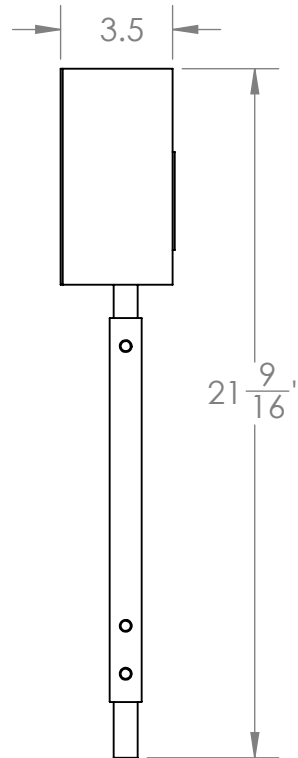

Collection: URBAN LOFT

Product #: CSB0026-0D-XX-SH

ELECTRICAL OPTIONS				
Product #	Electrical Type	Bulb Type	Wattage	Socket Type
CSB0026-0D-SH-X-XXX-E2	Incandescent	CFL/LED RETRO	13	Medium E26
CSB0026-0D-SH-X-XXX-G2	Flourescent	CFL/LED RETRO	13	GU-24

Bulbs Not Included

Visit hammertonstudio.com for product options and specifications.

4/10/2018 (A)

Mounting Packet: U	Electrical Type: SEE TABLE
Approximate lbs.: 10	Bulb Qty: 1 Bulb Type: SEE TABLE
Finish: SEE WEB SITE FOR OPTIONS	Wattage: SEE TABLE Voltage: 120
Top Diffuser: OPEN	Socket Type: SEE TABLE
Bottom Diffuser: CLOSED METAL	UL Location: DRY

Mounting Detail

All fixtures created by Hammerton are handcrafted by artisans. Dimensions may vary up to 7/8".

© Copyright 2016. All rights in design, detail or invention of this drawing are reserved as the property of Hammerton. Any imitation or adaptation without written consent is strictly prohibited.