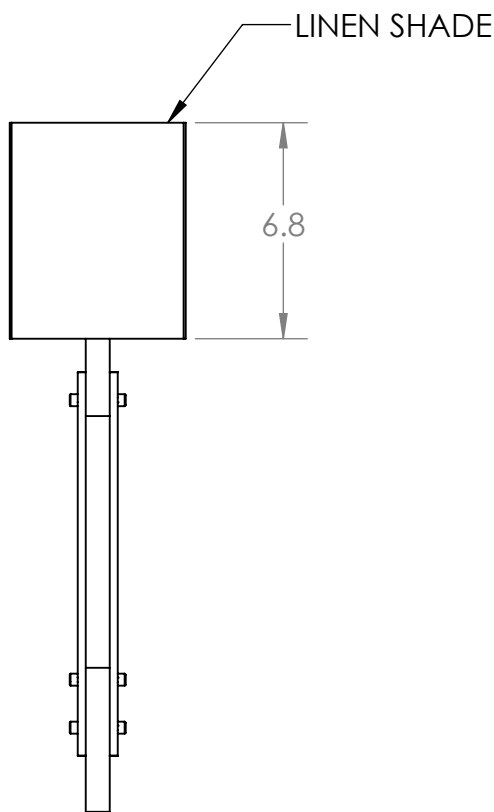

Collection: URBAN LOFT

Product #: CSB0026-0D-XX-SH

ELECTRICAL OPTIONS				
Product #	Electrical Type	Bulb Type	Wattage	Socket Type
CSB0026-0D-SH-X-XXX-E2	Incandescent	CFL/LED RETRO	13	Medium E26
CSB0026-0D-SH-X-XXX-G2	Flourescent	CFL/LED RETRO	13	GU-24

Bulbs Not Included

Visit hammertonstudio.com for product options and specifications.

4/10/2018 (A)

Mounting Packet: U	Electrical Type: SEE TABLE
Approximate lbs.: 10	Bulb Qty: 1 Bulb Type: SEE TABLE
Finish: SEE WEB SITE FOR OPTIONS	Wattage: SEE TABLE Voltage: 120
Top Diffuser: OPEN	Socket Type: SEE TABLE
Bottom Diffuser: CLOSED METAL	UL Location: DRY

Mounting Detail

All fixtures created by Hammerton are handcrafted by artisans. Dimensions may vary up to 7/8".

© Copyright 2016. All rights in design, detail or invention of this drawing are reserved as the property of Hammerton. Any imitation or adaptation without written consent is strictly prohibited.