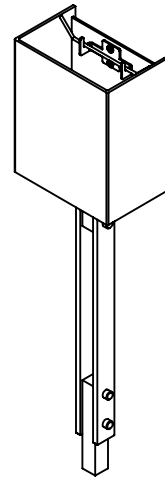

Collection: URBAN LOFT

Product #: CSB0026-0D-XX-SH

ELECTRICAL OPTIONS				
Product #	Electrical Type	Bulb Type	Wattage	Socket Type
CSB0026-0D-SH-X-XXX-E2	Incandescent	CFL/LED RETRO	13	Medium E26
CSB0026-0D-SH-X-XXX-G2	Flourescent	CFL/LED RETRO	13	GU-24

Bulbs Not Included

Visit hammertonstudio.com for product options and specifications.

4/10/2018 (A)

Mounting Packet: U	Electrical Type: SEE TABLE
Approximate lbs.: 10	Bulb Qty: 1 Bulb Type: SEE TABLE
Finish: SEE WEB SITE FOR OPTIONS	Wattage: SEE TABLE Voltage: 120
Top Diffuser: OPEN	Socket Type: SEE TABLE
Bottom Diffuser: CLOSED METAL	UL Location: DRY

Mounting Detail

All fixtures created by Hammerton are handcrafted by artisans. Dimensions may vary up to 7/8".

© Copyright 2016. All rights in design, detail or invention of this drawing are reserved as the property of Hammerton. Any imitation or adaptation without written consent is strictly prohibited.