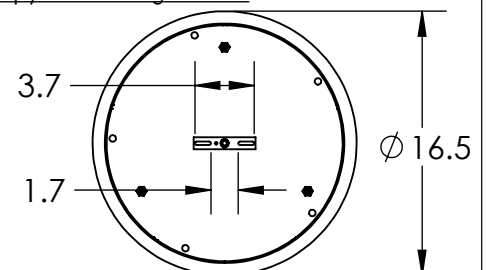

All dimensions are shown in inches unless otherwise stated.
Visit hammertonstudio.com for product options.

2/13/2020 (A)

Mounting Packet: W	Weight(lbs.):33	Electrical Type: LED	CCT: 2700 K
UL Location: DRY	Elec. Qty:3	Wattage: 12	Voltage: 120
Finish: SEE WEBSITE FOR OPTIONS	Source Lumens:	Ambient:1020	Down: 0
Top Diffuser: N/A	Dimmable: Forward/Reverse Phase To 1%		
Bottom Diffuser: CLOSED GLASS	CRI: 93+	Power Factor: >0.9	

All fixtures created by Hammerton are handcrafted by artisans. Dimensions may vary up to 7/8".

© Copyright 2020. All rights in design, detail or invention of this drawing are reserved as the property of Hammerton. Any imitation or adaptation without written consent is strictly prohibited.

Hammerton Inc. 217 Wright Brothers Dr. Salt Lake City, UT 84116 (801)973-8095

Canopy Mounting Detail