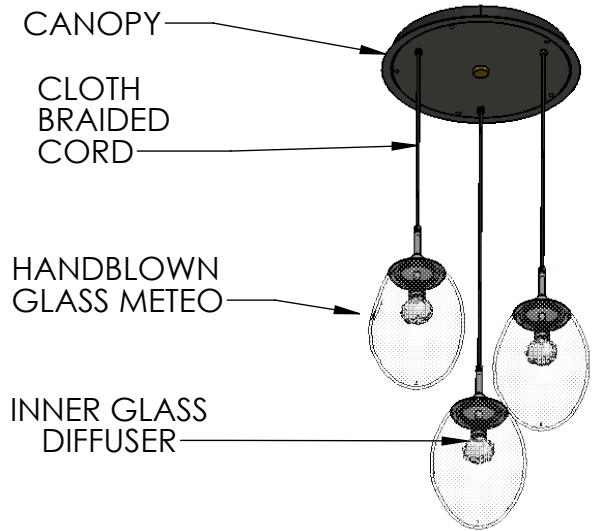

Collection: METEO (NEBULA)

Product #: CHB0067-03

INNER GLASS DIFFUSER OPTIONS QTY: 3

Floret
HAND-FORMED GLASS

Geo
CAST GLASS

Zircon
CAST GLASS

HANDBLOWN GLASS DIMENSION
MAY VARY ± 1"

All dimensions are shown in inches unless otherwise stated.
Visit hammertonstudio.com for product options.

2/13/2020 (A)

Mounting Packet: W	Weight(lbs.):33	Electrical Type: LED	CCT: 2700 K
UL Location: DRY	Elec. Qty:3	Wattage: 12	Voltage: 120
Finish: SEE WEBSITE FOR OPTIONS	Source Lumens:	Ambient:1020	Down: 0
Top Diffuser: N/A	Dimmable: Forward/Reverse Phase To 1%		
Bottom Diffuser: CLOSED GLASS	CRI: 93+	Power Factor: >0.9	

All fixtures created by Hammerton are handcrafted by artisans. Dimensions may vary up to 7/8".

© Copyright 2020. All rights in design, detail or invention of this drawing are reserved as the property of Hammerton. Any imitation or adaptation without written consent is strictly prohibited.