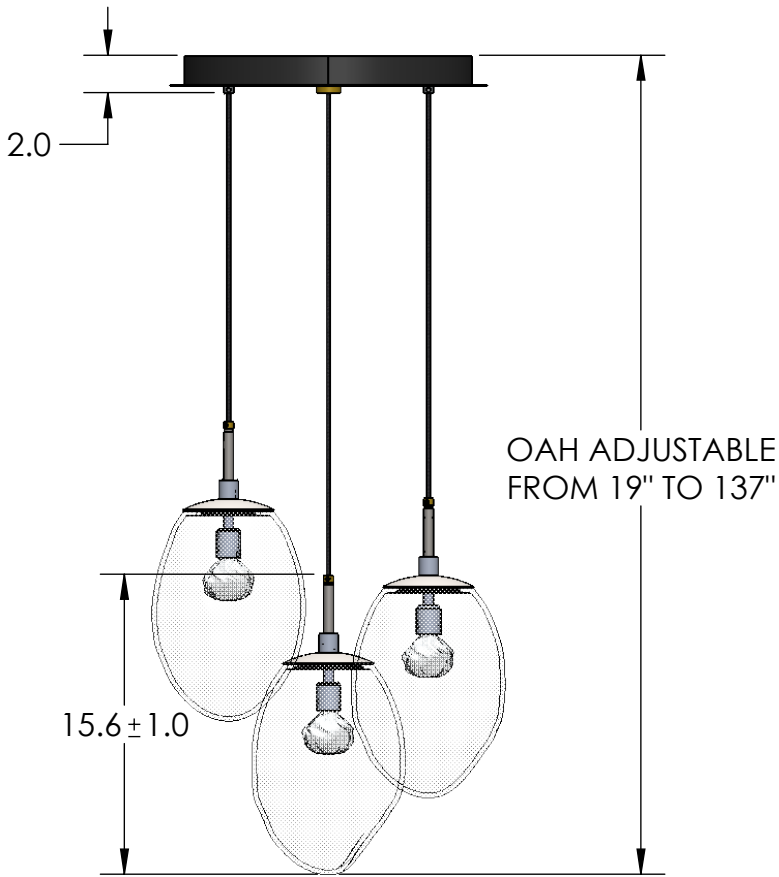

Collection: METEO (NEBULA)

Product #: CHB0067-03

INNER GLASS DIFFUSER OPTIONS QTY: 3

Floret
HAND-FORMED GLASS

Geo
CAST GLASS

Zircon
CAST GLASS

HANDBLOWN GLASS DIMENSION
MAY VARY ± 1"

All dimensions are shown in inches unless otherwise stated.
Visit hammertonstudio.com for product options.

2/13/2020 (A)

Mounting Packet: W	Weight(lbs.):33	Electrical Type: LED	CCT: 2700 K
UL Location: DRY	Elec. Qty:3	Wattage: 12	Voltage: 120
Finish: SEE WEBSITE FOR OPTIONS	Source Lumens:	Ambient:1020	Down: 0
Top Diffuser: N/A	Dimmable: Forward/Reverse Phase To 1%		
Bottom Diffuser: CLOSED GLASS	CRI: 93+	Power Factor: >0.9	

All fixtures created by Hammerton are handcrafted by artisans. Dimensions may vary up to 7/8".

© Copyright 2020. All rights in design, detail or invention of this drawing are reserved as the property of Hammerton. Any imitation or adaptation without written consent is strictly prohibited.