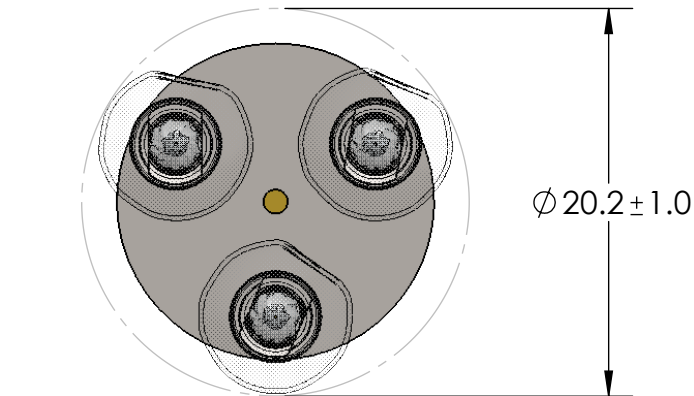

Collection: METEO (NEBULA)

Product #: CHB0067-03

INNER GLASS DIFFUSER OPTIONS QTY: 3

Floret
HAND-FORMED GLASS

Geo
CAST GLASS

Zircon
CAST GLASS

HANDBLOWN GLASS DIMENSION
MAY VARY ± 1"

All dimensions are shown in inches unless otherwise stated.
Visit hammertonstudio.com for product options.

2/13/2020 (A)

Mounting Packet: W	Weight(lbs.):33	Electrical Type: LED	CCT: 2700 K
UL Location: DRY	Elec. Qty:3	Wattage: 12	Voltage: 120
Finish: SEE WEBSITE FOR OPTIONS	Source Lumens:	Ambient:1020	Down: 0
Top Diffuser: N/A	Dimmable: Forward/Reverse Phase To 1%		
Bottom Diffuser: CLOSED GLASS	CRI: 93+	Power Factor: >0.9	

All fixtures created by Hammerton are handcrafted by artisans. Dimensions may vary up to 7/8".

© Copyright 2020. All rights in design, detail or invention of this drawing are reserved as the property of Hammerton. Any imitation or adaptation without written consent is strictly prohibited.