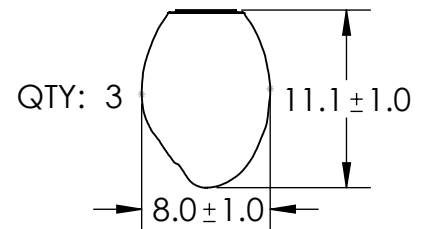

Collection: METEO (NEBULA)

Product #: CHB0067-03

INNER GLASS DIFFUSER OPTIONS QTY: 3

Floret
HAND-FORMED GLASS

Geo
CAST GLASS

Zircon
CAST GLASS

HANDBLOWN GLASS DIMENSION
MAY VARY ± 1"

All dimensions are shown in inches unless otherwise stated.
Visit hammertonstudio.com for product options.

2/13/2020 (A)

Mounting Packet: W	Weight(lbs.):33	Electrical Type: LED	CCT: 2700 K
UL Location: DRY	Elec. Qty:3	Wattage: 12	Voltage: 120
Finish: SEE WEBSITE FOR OPTIONS	Source Lumens:	Ambient:1020	Down: 0
Top Diffuser: N/A	Dimmable: Forward/Reverse Phase To 1%		
Bottom Diffuser: CLOSED GLASS	CRI: 93+	Power Factor: >0.9	

All fixtures created by Hammerton are handcrafted by artisans. Dimensions may vary up to 7/8".

© Copyright 2020. All rights in design, detail or invention of this drawing are reserved as the property of Hammerton. Any imitation or adaptation without written consent is strictly prohibited.