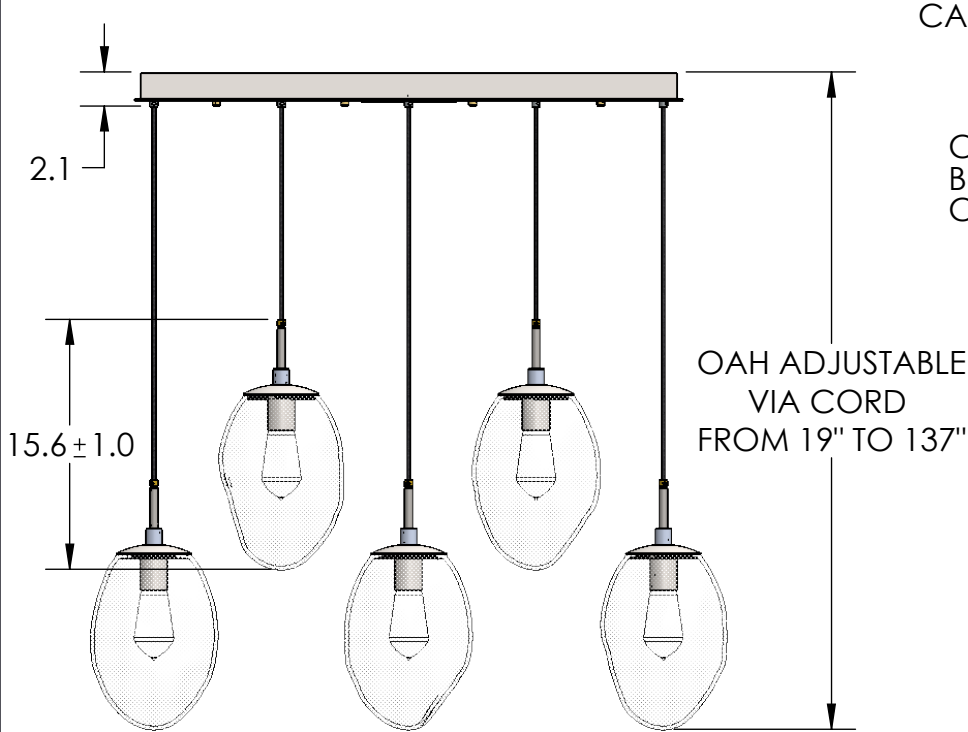

Collection: METEO (NEBULA)

Product #: PLB0063-05

Bulbs Not Included

All dimensions are shown in inches unless otherwise stated. Visit hammertonstudio.com for product options and specifications.

2/13/2020 (A)

Mounting Packet: X	Electrical Type: INCANDESCENT
Approximate lbs.: 48	Bulb Qty: 5 Bulb Type: ST19
Finish: SEE WEBSITE FOR OPTIONS	Wattage: 40 Voltage: 120
Top Diffuser: N/A	Socket Type: MEDIUM E26
Bottom Diffuser: CLOSED GLASS	UL Location: DRY

Canopy Mounting Detail

All fixtures created by Hammerton are handcrafted by artisans. Dimensions may vary up to 7/8".
 © Copyright 2020. All rights in design, detail or invention of this drawing are reserved as the property of Hammerton. Any imitation or adaptation without written consent is strictly prohibited.