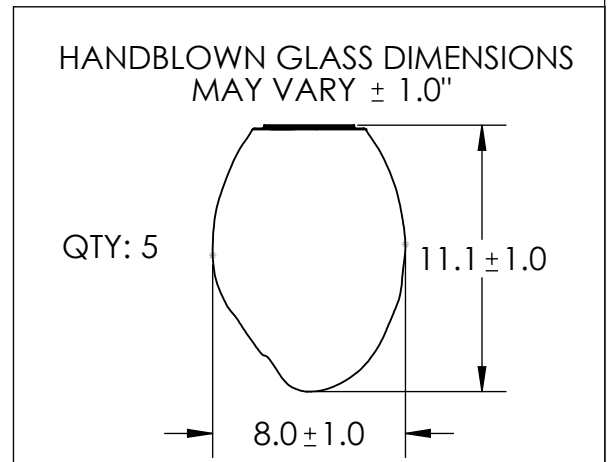

Collection: METEO (NEBULA)

Product #: PLB0063-05

Bulbs Not Included

All dimensions are shown in inches unless otherwise stated. Visit hammertonstudio.com for product options and specifications.

2/13/2020 (A)

Mounting Packet: X	Electrical Type: INCANDESCENT
Approximate lbs.: 48	Bulb Qty: 5 Bulb Type: ST19
Finish: SEE WEBSITE FOR OPTIONS	Wattage: 40 Voltage: 120
Top Diffuser: N/A	Socket Type: MEDIUM E26
Bottom Diffuser: CLOSED GLASS	UL Location: DRY

Canopy Mounting Detail

All fixtures created by Hammerton are handcrafted by artisans. Dimensions may vary up to 7/8".
 © Copyright 2020. All rights in design, detail or invention of this drawing are reserved as the property of Hammerton. Any imitation or adaptation without written consent is strictly prohibited.