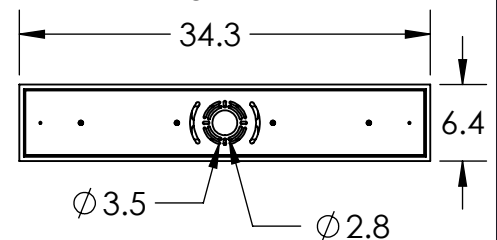

Collection: METEO (NEBULA)

Product #: PLB0063-05

Bulbs Not Included

All dimensions are shown in inches unless otherwise stated. Visit hammertonstudio.com for product options and specifications.

2/13/2020 (A)

Mounting Packet: X	Electrical Type: INCANDESCENT
Approximate lbs.: 48	Bulb Qty: 5 Bulb Type: ST19
Finish: SEE WEBSITE FOR OPTIONS	Wattage: 40 Voltage: 120
Top Diffuser: N/A	Socket Type: MEDIUM E26
Bottom Diffuser: CLOSED GLASS	UL Location: DRY

Canopy Mounting Detail

All fixtures created by Hammerton are handcrafted by artisans. Dimensions may vary up to 7/8".
 © Copyright 2020. All rights in design, detail or invention of this drawing are reserved as the property of Hammerton. Any imitation or adaptation without written consent is strictly prohibited.