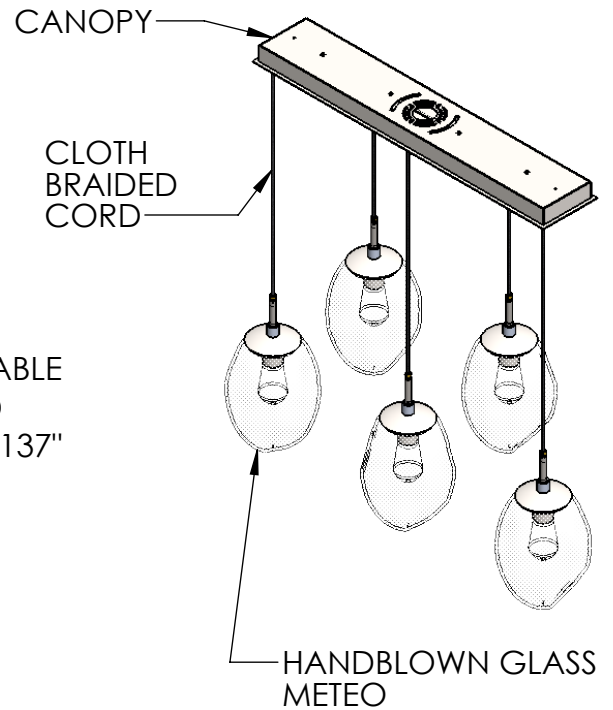

Collection: METEO (NEBULA)

Product #: PLB0063-05

Bulbs Not Included

All dimensions are shown in inches unless otherwise stated. Visit hammertonstudio.com for product options and specifications.

2/13/2020 (A)

Mounting Packet: X	Electrical Type: INCANDESCENT
Approximate lbs.: 48	Bulb Qty: 5 Bulb Type: ST19
Finish: SEE WEBSITE FOR OPTIONS	Wattage: 40 Voltage: 120
Top Diffuser: N/A	Socket Type: MEDIUM E26
Bottom Diffuser: CLOSED GLASS	UL Location: DRY

Canopy Mounting Detail

All fixtures created by Hammerton are handcrafted by artisans. Dimensions may vary up to 7/8".
 © Copyright 2020. All rights in design, detail or invention of this drawing are reserved as the property of Hammerton. Any imitation or adaptation without written consent is strictly prohibited.