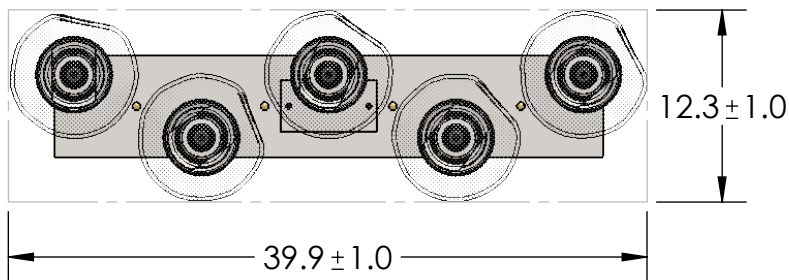

Collection: METEO (NEBULA)

Product #: PLB0063-05

Bulbs Not Included

All dimensions are shown in inches unless otherwise stated. Visit hammertonstudio.com for product options and specifications.

2/13/2020 (A)

Mounting Packet: X	Electrical Type: INCANDESCENT
Approximate lbs.: 48	Bulb Qty: 5 Bulb Type: ST19
Finish: SEE WEBSITE FOR OPTIONS	Wattage: 40 Voltage: 120
Top Diffuser: N/A	Socket Type: MEDIUM E26
Bottom Diffuser: CLOSED GLASS	UL Location: DRY

Canopy Mounting Detail

All fixtures created by Hammerton are handcrafted by artisans. Dimensions may vary up to 7/8".
 © Copyright 2020. All rights in design, detail or invention of this drawing are reserved as the property of Hammerton. Any imitation or adaptation without written consent is strictly prohibited.