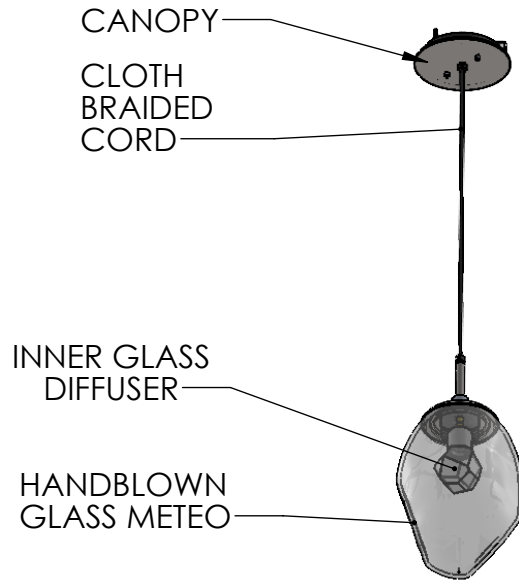

Collection: METEO (NEBULA)

Product #: LAB0067-01

INNER GLASS DIFFUSER OPTIONS QTY: 1

Floret  
HAND-FORMED GLASS

Geo  
CAST GLASS

Zircon  
CAST GLASS

HANDBLOWN GLASS DIMENSIONS  
MAY VARY ± 1"

**\*\*NOTE\*\***

**DRIVER TO BE INSTALLED IN J-BOX  
MINIMUM SIZE OF J-BOX REQUIRED IS  
4" L x 4" W x 1.5" H**

All dimensions are shown in inches unless otherwise stated.  
Visit [hammertonstudio.com](http://hammertonstudio.com) for product options.

8/3/2021 (B)

Mounting Packet: Y	Weight (lbs.): 13	Electrical Type: LED	CCT: 2700 K
UL Location: DRY		Elec. Qty: 1	Wattage: 5.2 Voltage: 120
Finish: SEE WEBSITE FOR OPTIONS		Source Lumens:	Ambient: 340 Down: 0
Top Diffuser: N/A		Dimmable:	Forward/Reverse Phase To 1%
Bottom Diffuser: CLOSED GLASS		CRI: 93+	Power Factor: >0.9

All fixtures created by Hammerton are handcrafted by artisans. Dimensions may vary up to 7/8".

© Copyright 2020. All rights in design, detail or invention of this drawing are reserved as the property of Hammerton. Any imitation or adaptation without written consent is strictly prohibited.