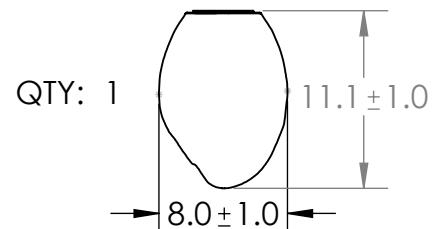

Collection: METEO (NEBULA)

Product #: LAB0067-01

INNER GLASS DIFFUSER OPTIONS QTY: 1

Floret  
HAND-FORMED GLASS

Geo  
CAST GLASS

Zircon  
CAST GLASS

HANDBLOWN GLASS DIMENSIONS  
MAY VARY ± 1"

**\*\*NOTE\*\***

**DRIVER TO BE INSTALLED IN J-BOX  
MINIMUM SIZE OF J-BOX REQUIRED IS  
4" L x 4" W x 1.5" H**

All dimensions are shown in inches unless otherwise stated.  
Visit [hammertonstudio.com](http://hammertonstudio.com) for product options.

8/3/2021 (B)

Mounting Packet: Y	Weight (lbs.): 13	Electrical Type: LED	CCT: 2700 K
UL Location: DRY		Elec. Qty: 1	Wattage: 5.2 Voltage: 120
Finish: SEE WEBSITE FOR OPTIONS		Source Lumens:	Ambient: 340 Down: 0
Top Diffuser: N/A		Dimmable:	Forward/Reverse Phase To 1%
Bottom Diffuser: CLOSED GLASS		CRI: 93+	Power Factor: >0.9

All fixtures created by Hammerton are handcrafted by artisans. Dimensions may vary up to 7/8".

© Copyright 2020. All rights in design, detail or invention of this drawing are reserved as the property of Hammerton. Any imitation or adaptation without written consent is strictly prohibited.