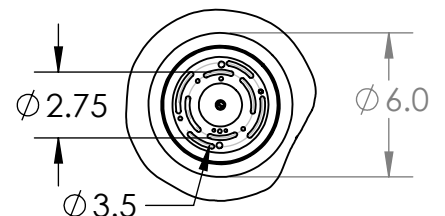

Canopy Mounting Detail

MOUNTS DIRECTLY TO J-BOX