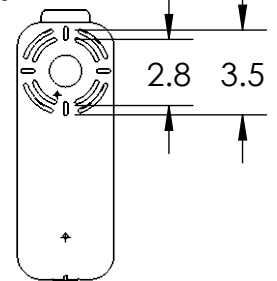

Collection: METEO

Product #: IDB0067-23

****NOTE****
 DRIVER TO BE INSTALLED IN JUNCTION BOX.
 MINIMUM SIZE J-BOX REQUIRED IS
 4" L X 4" W X 1.5" D

INNER GLASS DIFFUSER OPTIONS QTY: 1	
	FLORET HAND-FORMED GLASS
	GEO CAST GLASS
	ZIRCON CAST GLASS
HANDBLOWN GLASS DIMENSIONS MAY VARY ± 1"	

All dimensions are shown in inches unless otherwise stated.
 Visit hammeronstudio.com for product options.

8/28/2020 (A)

Mounting Packet: N	Weight(lbs.): 8	Electrical Type: LED	CCT:2700K OR 3000K
UL Location: DRY		Elec. Qty: 1	Wattage: 5.2 Voltage: 120
Finish: SEE WEBSITE FOR OPTIONS		Source Lumens: UP: N/A	Down:340
Top Diffuser: N/A		Dimmable: Forward/Reverse Phase To 1%	
Bottom Diffuser: CLOSED GLASS		CRI: 93+	Power Factor: >0.9

Canopy Mounting Detail

MOUNTS DIRECTLY TO J-BOX

All Hammerton fixtures are handcrafted by artisans. Subtle imperfections reflect the mark of the artisan and should be expected in any handcrafted product. Dimensions may vary up to 7/8".