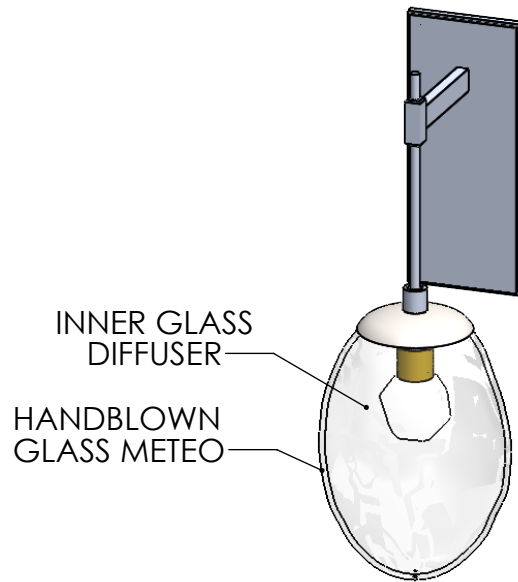

Collection: METEO

Product #: IDB0067-23

****NOTE****
 DRIVER TO BE INSTALLED IN JUNCTION BOX.
 MINIMUM SIZE J-BOX REQUIRED IS
 4" L X 4" W X 1.5" D

INNER GLASS DIFFUSER OPTIONS QTY: 1	
	FLORET HAND-FORMED GLASS
	GEO CAST GLASS
	ZIRCON CAST GLASS
HANDBLOWN GLASS DIMENSIONS MAY VARY ± 1"	

All dimensions are shown in inches unless otherwise stated.
 Visit hammeronstudio.com for product options.

8/28/2020 (A)

Mounting Packet: N	Weight(lbs.): 8	Electrical Type: LED	CCT:2700K OR 3000K
UL Location: DRY		Elec. Qty: 1	Wattage: 5.2 Voltage: 120
Finish: SEE WEBSITE FOR OPTIONS		Source Lumens: UP: N/A	Down:340
Top Diffuser: N/A		Dimmable: Forward/Reverse Phase To 1%	
Bottom Diffuser: CLOSED GLASS		CRI: 93+	Power Factor: >0.9

Canopy Mounting Detail

MOUNTS DIRECTLY TO J-BOX

All Hammerton fixtures are handcrafted by artisans. Subtle imperfections reflect the mark of the artisan and should be expected in any handcrafted product. Dimensions may vary up to 7/8".