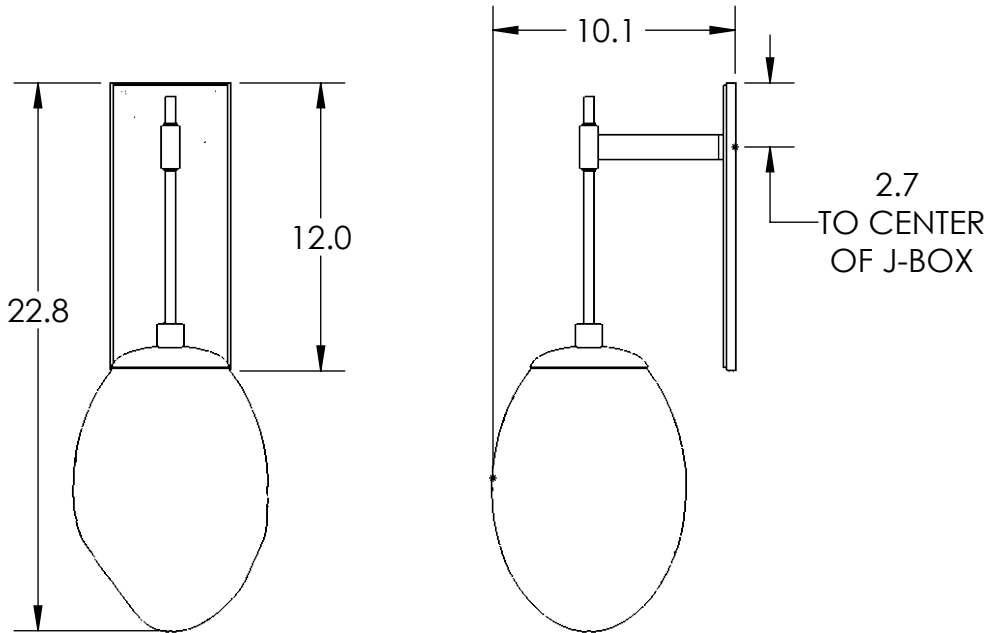

Collection: METEO

Product #: IDB0067-23

****NOTE****
 DRIVER TO BE INSTALLED IN JUNCTION BOX.
 MINIMUM SIZE J-BOX REQUIRED IS
 4" L X 4" W X 1.5" D

INNER GLASS DIFFUSER OPTIONS QTY: 1	
	FLORET HAND-FORMED GLASS
	GEO CAST GLASS
	ZIRCON CAST GLASS
HANDBLOWN GLASS DIMENSIONS MAY VARY ± 1"	

All dimensions are shown in inches unless otherwise stated.
 Visit hammeronstudio.com for product options.

8/28/2020 (A)

Mounting Packet: N	Weight(lbs.): 8	Electrical Type: LED	CCT:2700K OR 3000K
UL Location: DRY		Elec. Qty: 1	Wattage: 5.2 Voltage: 120
Finish: SEE WEBSITE FOR OPTIONS		Source Lumens: UP: N/A	Down:340
Top Diffuser: N/A		Dimmable: Forward/Reverse Phase To 1%	
Bottom Diffuser: CLOSED GLASS		CRI: 93+	Power Factor: >0.9

Canopy Mounting Detail

MOUNTS DIRECTLY TO J-BOX

All Hammerton fixtures are handcrafted by artisans. Subtle imperfections reflect the mark of the artisan and should be expected in any handcrafted product. Dimensions may vary up to 7/8".