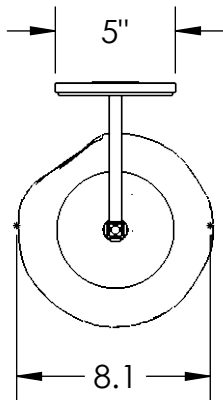

Collection: METEO

Product #: IDB0067-23

****NOTE****
 DRIVER TO BE INSTALLED IN JUNCTION BOX.
 MINIMUM SIZE J-BOX REQUIRED IS
 4" L X 4" W X 1.5" D

INNER GLASS DIFFUSER OPTIONS QTY: 1	
	FLORET HAND-FORMED GLASS
	GEO CAST GLASS
	ZIRCON CAST GLASS
HANDBLOWN GLASS DIMENSIONS MAY VARY ± 1"	

All dimensions are shown in inches unless otherwise stated.
 Visit hammeronstudio.com for product options.

8/28/2020 (A)

Mounting Packet: N	Weight(lbs.): 8	Electrical Type: LED	CCT:2700K OR 3000K
UL Location: DRY		Elec. Qty: 1	Wattage: 5.2 Voltage: 120
Finish: SEE WEBSITE FOR OPTIONS		Source Lumens: UP: N/A	Down:340
Top Diffuser: N/A		Dimmable: Forward/Reverse Phase To 1%	
Bottom Diffuser: CLOSED GLASS		CRI: 93+	Power Factor: >0.9

Canopy Mounting Detail

MOUNTS DIRECTLY TO J-BOX

All Hammerton fixtures are handcrafted by artisans. Subtle imperfections reflect the mark of the artisan and should be expected in any handcrafted product. Dimensions may vary up to 7/8".