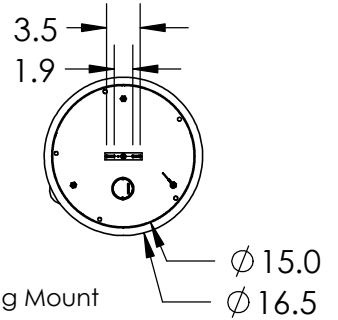

All dimensions are shown in inches unless otherwise stated.

Mounting Method: J-BOX Ceiling Mount

PRODUCT DESCRIPTION

A versatile lighting solution ideal for a wide range of contemporary and modern spaces, this round multi-port design features 3 Pebble pendants suspended from a round canopy. Offered in 2,700k and 3,000K CCT and a selection of Metallic finishes.

PRODUCT SPECIFICATION

Construction: Aluminum Body, Cast Glass and Braided Cord

Finish Options: BB CS FB GB GP MB BS NB

Glass Options: Clear Cast Glass

Suspension Method: Ceiling Mount

Weight (lbs.): 22

UL Rating: Indoor/Dry

Top Diffuser: Closed Metal

Bottom Diffuser: Closed Glass

Light Source: LED

Electrical Qty: 3

Wattage (Watts): 16

Voltage (Volts): 120

Source Lumens: 1261

Dimming: Forward/Reverse Phase to 1%

This product may use mixed materials (steel and aluminum) in its construction. Transparent finishes may vary between steel and aluminum.

All Hammerton fixtures are handcrafted by artisans. Subtle imperfections reflect the mark of the artisan and should be expected in any handcrafted product. Dimensions may vary up to 7/8".