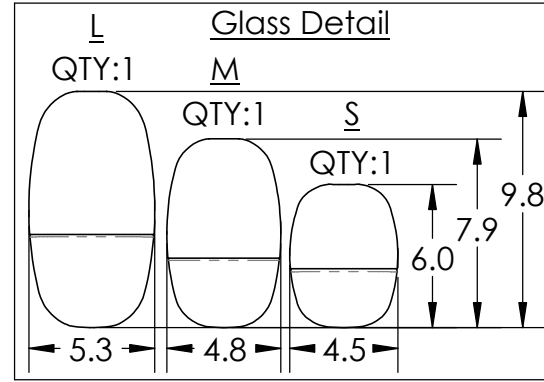

All dimensions are shown in inches unless otherwise stated.

Mounting Method: J-BOX Ceiling Mount

PRODUCT DESCRIPTION

A versatile lighting solution ideal for a wide range of contemporary and modern spaces, this round multi-port design features 3 Pebble pendants suspended from a round canopy. Offered in 2,700k and 3,000K CCT and a selection of Metallic finishes.

PRODUCT SPECIFICATION

Construction: Aluminum Body, Cast Glass and Braided Cord

Finish Options: BB CS FB GB GP MB BS NB

Glass Options: Clear Cast Glass

Suspension Method: Ceiling Mount

Weight (lbs.): 22

UL Rating: Indoor/Dry

Top Diffuser: Closed Metal

Bottom Diffuser: Closed Glass

Light Source: LED

Electrical Qty: 3

Wattage (Watts): 16

Voltage (Volts): 120

Source Lumens: 1261

Dimming: Forward/Reverse Phase to 1%

This product may use mixed materials (steel and aluminum) in its construction. Transparent finishes may vary between steel and aluminum.

All Hammerton fixtures are handcrafted by artisans. Subtle imperfections reflect the mark of the artisan and should be expected in any handcrafted product. Dimensions may vary up to 7/8".