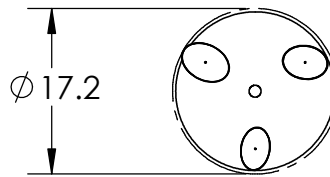

All dimensions are shown in inches unless otherwise stated.

Mounting Method: J-BOX Ceiling Mount

PRODUCT DESCRIPTION

A versatile lighting solution ideal for a wide range of contemporary and modern spaces, this round multi-port design features 3 Pebble pendants suspended from a round canopy. Offered in 2,700k and 3,000K CCT and a selection of Metallic finishes.

PRODUCT SPECIFICATION

Construction: Aluminum Body, Cast Glass and Braided Cord

Finish Options: BB CS FB GB GP MB BS NB

Glass Options: Clear Cast Glass

Suspension Method: Ceiling Mount

Weight (lbs.): 22

UL Rating: Indoor/Dry

Top Diffuser: Closed Metal

Bottom Diffuser: Closed Glass

Light Source: LED

Electrical Qty: 3

Wattage (Watts): 16

Voltage (Volts): 120

Source Lumens: 1261

Dimming: Forward/Reverse Phase to 1%