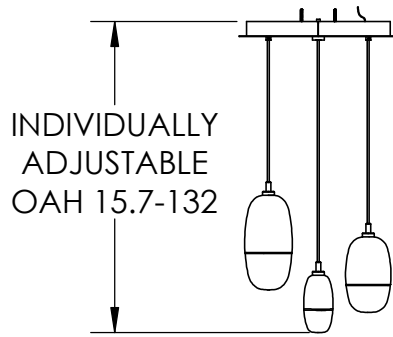

All dimensions are shown in inches unless otherwise stated.

Mounting Method: J-BOX Ceiling Mount

PRODUCT DESCRIPTION

A versatile lighting solution ideal for a wide range of contemporary and modern spaces, this round multi-port design features 3 Pebble pendants suspended from a round canopy. Offered in 2,700k and 3,000K CCT and a selection of Metallic finishes.

PRODUCT SPECIFICATION

Construction: Aluminum Body, Cast Glass and Braided Cord

Finish Options: BB CS FB GB GP MB BS NB

Glass Options: Clear Cast Glass

Suspension Method: Ceiling Mount

Weight (lbs.): 22

UL Rating: Indoor/Dry

Top Diffuser: Closed Metal

Bottom Diffuser: Closed Glass

Light Source: LED

Electrical Qty: 3

Wattage (Watts): 16

Voltage (Volts): 120

Source Lumens: 1261

Dimming: Forward/Reverse Phase to 1%