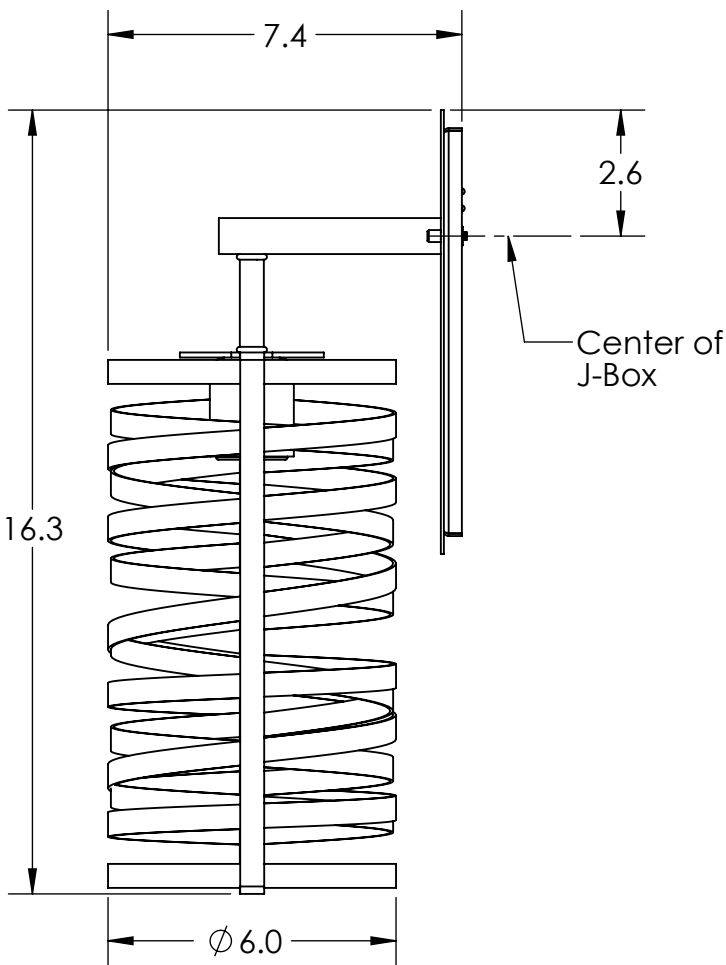

Collection: TEMPEST

Product #: IDB0013-11

| ELECTRICAL OPTIONS | | | | |
|--------------------|-----------------|---------------|---------|-------------|
| Product # | Electrical Type | Bulb Type | Wattage | Socket Type |
| IDB0013-11-XX-X-E2 | Incandescent | B11 | 60 | Medium E26 |
| IDB0013-11-XX-X-G2 | Flourescent | CFL/LED RETRO | 13 | GU-24 |

NO LENS, EXPOSED LAMPING

FROSTED GLASS CYLINDER

Bulbs Not Included

Visit hammertonstudio.com for product options and specifications.

3/11/2016 (B)

| | |
|----------------------------------|----------------------------------|
| Mounting Packet: U | Electrical Type: SEE TABLE |
| Approximate lbs.: 8 | Bulb Qty: 1 Bulb Type: SEE TABLE |
| Finish: SEE WEB SITE FOR OPTIONS | Wattage: SEE TABLE Voltage: 120 |
| Top Diffuser: OPEN | Socket Type: SEE TABLE |
| Bottom Diffuser: OPEN | UL Location: DRY |

Mounting Detail

MOUNTS DIRECTLY TO J-BOX

All fixtures created by Hammerton are handcrafted by artisans. Dimensions may vary up to 7/8".

© Copyright 2016. All rights in design, detail or invention of this drawing are reserved as the property of Hammerton. Any imitation or adaptation without written consent is strictly prohibited.