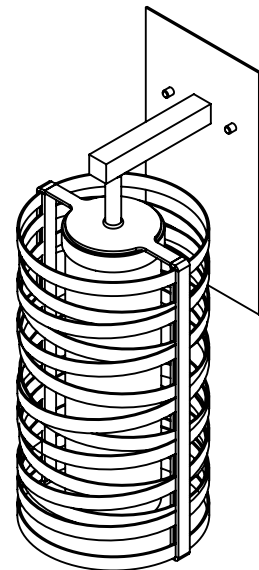

Collection: TEMPEST

Product #: IDB0013-11

| ELECTRICAL OPTIONS | | | | |
|--------------------|-----------------|---------------|---------|-------------|
| Product # | Electrical Type | Bulb Type | Wattage | Socket Type |
| IDB0013-11-XX-X-E2 | Incandescent | B11 | 60 | Medium E26 |
| IDB0013-11-XX-X-G2 | Flourescent | CFL/LED RETRO | 13 | GU-24 |

NO LENS, EXPOSED LAMPING

FROSTED GLASS CYLINDER

Bulbs Not Included

Visit hammertonstudio.com for product options and specifications.

3/11/2016 (B)

| | |
|----------------------------------|----------------------------------|
| Mounting Packet: U | Electrical Type: SEE TABLE |
| Approximate lbs.: 8 | Bulb Qty: 1 Bulb Type: SEE TABLE |
| Finish: SEE WEB SITE FOR OPTIONS | Wattage: SEE TABLE Voltage: 120 |
| Top Diffuser: OPEN | Socket Type: SEE TABLE |
| Bottom Diffuser: OPEN | UL Location: DRY |

Mounting Detail

MOUNTS DIRECTLY TO J-BOX

All fixtures created by Hammerton are handcrafted by artisans. Dimensions may vary up to 7/8".

© Copyright 2016. All rights in design, detail or invention of this drawing are reserved as the property of Hammerton. Any imitation or adaptation without written consent is strictly prohibited.