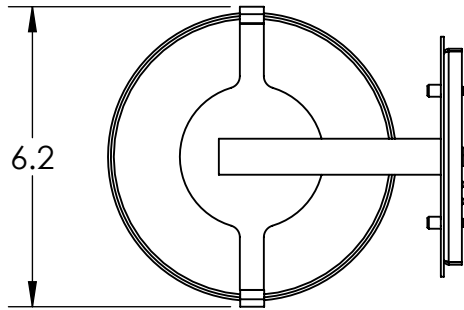

Collection: TEMPEST

Product #: IDB0013-11

| ELECTRICAL OPTIONS | | | | |
|--------------------|-----------------|---------------|---------|-------------|
| Product # | Electrical Type | Bulb Type | Wattage | Socket Type |
| IDB0013-11-XX-X-E2 | Incandescent | B11 | 60 | Medium E26 |
| IDB0013-11-XX-X-G2 | Flourescent | CFL/LED RETRO | 13 | GU-24 |

NO LENS, EXPOSED LAMPING

FROSTED GLASS CYLINDER

Bulbs Not Included

Visit hammertonstudio.com for product options and specifications.

3/11/2016 (B)

| | |
|----------------------------------|----------------------------------|
| Mounting Packet: U | Electrical Type: SEE TABLE |
| Approximate lbs.: 8 | Bulb Qty: 1 Bulb Type: SEE TABLE |
| Finish: SEE WEB SITE FOR OPTIONS | Wattage: SEE TABLE Voltage: 120 |
| Top Diffuser: OPEN | Socket Type: SEE TABLE |
| Bottom Diffuser: OPEN | UL Location: DRY |

Mounting Detail

MOUNTS DIRECTLY TO J-BOX

All fixtures created by Hammerton are handcrafted by artisans. Dimensions may vary up to 7/8".

© Copyright 2016. All rights in design, detail or invention of this drawing are reserved as the property of Hammerton. Any imitation or adaptation without written consent is strictly prohibited.