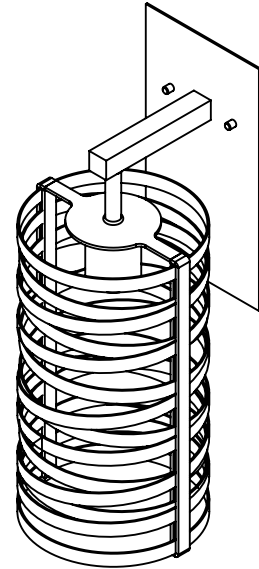

Collection: TEMPEST

Product #: IDB0013-11

| ELECTRICAL OPTIONS | | | | |
|--------------------|-----------------|---------------|---------|-------------|
| Product # | Electrical Type | Bulb Type | Wattage | Socket Type |
| IDB0013-11-XX-X-E2 | Incandescent | B11 | 60 | Medium E26 |
| IDB0013-11-XX-X-G2 | Flourescent | CFL/LED RETRO | 13 | GU-24 |

NO LENS, EXPOSED LAMPING

FROSTED GLASS CYLINDER

Bulbs Not Included

Visit hammertonstudio.com for product options and specifications.

3/11/2016 (B)

| | |
|----------------------------------|----------------------------------|
| Mounting Packet: U | Electrical Type: SEE TABLE |
| Approximate lbs.: 8 | Bulb Qty: 1 Bulb Type: SEE TABLE |
| Finish: SEE WEB SITE FOR OPTIONS | Wattage: SEE TABLE Voltage: 120 |
| Top Diffuser: OPEN | Socket Type: SEE TABLE |
| Bottom Diffuser: OPEN | UL Location: DRY |

Mounting Detail

MOUNTS DIRECTLY TO J-BOX

All fixtures created by Hammerton are handcrafted by artisans. Dimensions may vary up to 7/8".

© Copyright 2016. All rights in design, detail or invention of this drawing are reserved as the property of Hammerton. Any imitation or adaptation without written consent is strictly prohibited.