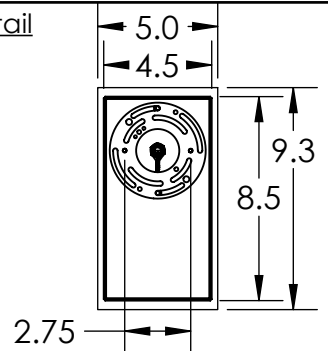

NO LENS, EXPOSED LAMPING

FROSTED GLASS CYLINDER

Bulbs Not Included

Visit hammertonstudio.com for product options and specifications.

3/11/2016 (B)

| | |
|----------------------------------|----------------------------------|
| Mounting Packet: U | Electrical Type: SEE TABLE |
| Approximate lbs.: 8 | Bulb Qty: 1 Bulb Type: SEE TABLE |
| Finish: SEE WEB SITE FOR OPTIONS | Wattage: SEE TABLE Voltage: 120 |
| Top Diffuser: OPEN | Socket Type: SEE TABLE |
| Bottom Diffuser: OPEN | UL Location: DRY |

Mounting Detail

MOUNTS DIRECTLY TO J-BOX

All fixtures created by Hammerton are handcrafted by artisans. Dimensions may vary up to 7/8".

© Copyright 2016. All rights in design, detail or invention of this drawing are reserved as the property of Hammerton. Any imitation or adaptation without written consent is strictly prohibited.