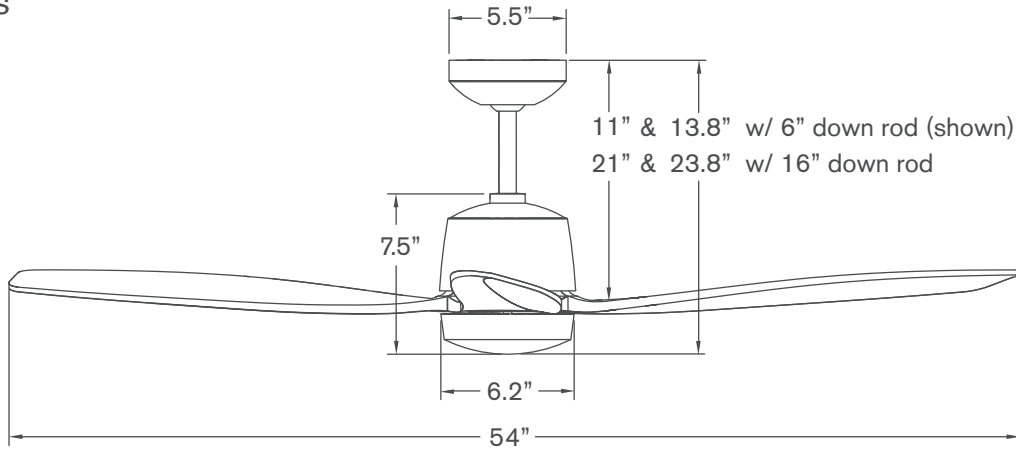

Arbor DC

Arbor DC > Configure item number from attributes below.

#ARB	Finish	Blade Span	Blade Color	Light Option	Control Option
-	-	-	-	-	-
	▲ GW Gloss White GT Graphite DB Dark Bronze	▲ 54 54" Span	▲ EB Ebony GY Graywash MP Maple MG Mahogany WW Whitewash	▲ NL No Light 870 17W LED	▲ WC Wall Control RC Remote Control CC Wall/Remote Combo

Dimensions

Specifications

- 6-speed, reversible DC motor
- Die cast aluminum construction
- 54" span, solid wood blades
- Includes 6" and 16" down rods (longer options also available)
- Optional LED light: 17W, 90 CRI, 3000K, 1530 lumens (dimnable) behind opal glass diffuser; adds 0.75" to length of fan; CA Title 24, JA8-2019 compliant
- Slope compatible up to 33°; adapter available for slopes up to 45°
- Designed by Dave Ellis
- ETL listed for dry and damp locations
- Weight: 13.0 lbs (5.9 kgs)

DOWN RODS

The Arbor DC ships standard with 6" and 16" down rods. Use the following part numbers to order accessory down rods.

#DRD	Finish	Length
-	-	-
▲		▲
GW	Gloss White	12 12"
GT	Graphite	24 24"
DB	Dark Bronze	36 36"
		48 48"
		60 60"
		72 72"