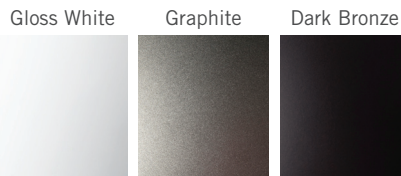

Dimensions

Specifications

- 6-speed, reversible DC motor
- Die cast aluminum construction
- 54" span, solid wood blades
- Includes 6" and 16" down rods (longer options also available)
- Optional LED light: 17W, 90 CRI, 3000K, 1530 lumens (dimnable) behind opal glass diffuser; adds 0.75" to length of fan; CA Title 24, JA8-2019 compliant
- Slope compatible up to 33°; adapter available for slopes up to 45°
- Designed by Dave Ellis
- ETL listed for dry and damp locations
- Weight: 13.0 lbs (5.9 kgs)

Arbor DC

Gloss White with Whitewash Blades (no light)

Graphite with Maple Blades (no light)

Dark Bronze with Ebony Blades and 870 LED Light

FAN FINISHES

SOLID WOOD BLADES

Solid wood blades are CNC milled from a light-weight and stable, plantation grown Paulownia, then hand-finished as shown here.