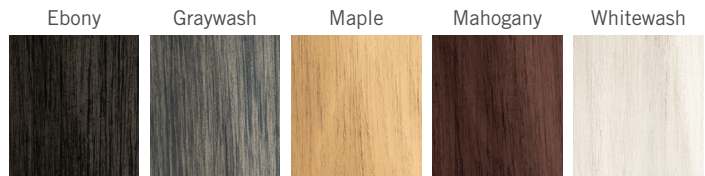

Arbor DC

Gloss White with Whitewash Blades (no light)

Graphite with Maple Blades (no light)

Dark Bronze with Ebony Blades and 870 LED Light

FAN FINISHES

SOLID WOOD BLADES

Solid wood blades are CNC milled from a light-weight and stable, plantation grown Paulownia, then hand-finished as shown here.