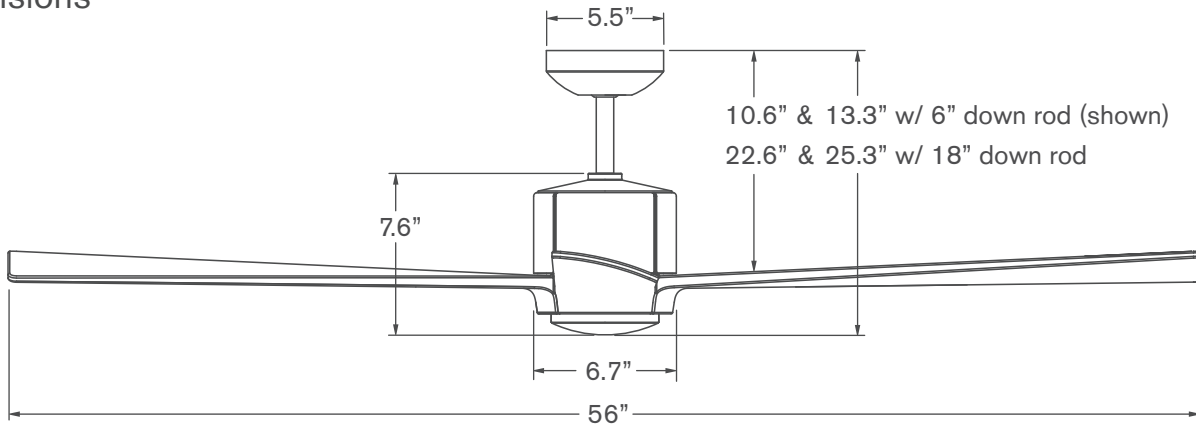

Dimensions

Specifications

- 6-speed, reversible DC motor
- Die cast aluminum construction
- 56" span, solid wood blades
- Includes 6" and 18" down rods (longer options also available)
- Optional LED light: 17W, 90 CRI, 3000K, 1530 lumens (dimnable) behind opal glass diffuser; adds 0.75" to length of fan; CA Title 24, JA8-2019 compliant
- Slope compatible up to 20°; adapter available for slopes up to 45°
- Designed by The Modern Fan Company
- ETL listed for dry and damp locations
- Weight: 13.0 lbs (5.9 kgs)

DOWN RODS

The Nouveau DC ships standard with 6" and 18" down rods. Use the following part numbers to order accessory down rods.

#DRD	Finish	Length
-	-	-
▲	▲	▲
MW	Matte White	12 12"
GT	Graphite	24 24"
DB	Dark Bronze	36 36"
		48 48"
		60 60"
		72 72"