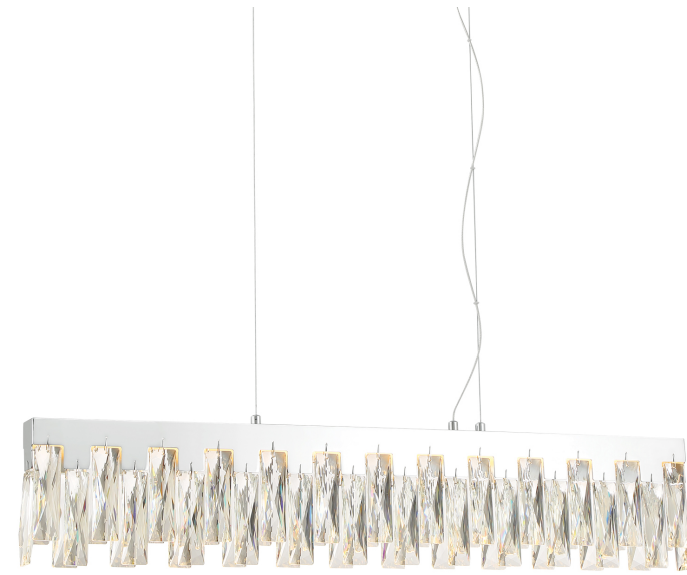

Item # P5333-077-L	UPC Code: 844349032618
Product Family Name: Curio	Finish: Chrome
Category: ISLAND LIGHTS	Category Type: Island Light
Certification 3057374	
Patents:	
Notes:	

Image File Name: P5333-077-L.jpg

MEASUREMENTS

Width: 32.25	Length: 6.88	Height: 2.25	Extension: 2.25
Height Adjustable: Yes	Min Overall Height: 13.0	Max Overall Height: 129.0	Slope: Yes
Wire Length: 7"	Chain Length:	Safety Cable Included: No	Net Weight: 12.92
Canopy Width: 13.0	Canopy Height: 1.63	Canopy Length: 4.75	Center to Bottom:
Backplate Width:	Backplate Height:	Center to Top:	

No. of Bulbs: 1	Light Type: Z48 27W LED			
Max Bulb Wattage: 27	Socket: Y46 27W LED MODULE			
Dimmable: Yes	Ballast:	Rated Life Hours: 30000	Photocell Included: No	Bulb/LED Included: Y
Bulb/LED Included: Yes	Color Temp.: 3000	CRI: 92	Initial Lumens: 2054.3	Delivered Lumens: 1347.3

SHIPPING

Description: CLEAR	Material: CRYSTAL
Part No.: PGC5330	Quantity: 52
Width: 1.14	Height: 0.59
	Length: 3.94

Carton Width: 11.5	Carton Height: 7.5	Carton Length: 35.75
Carton Weight: 15.64	Carton Cubic Feet: 1.784	Small Package Shippable: Yes
Master Pack Width:	Master Pack Height:	Master Pack Length:
Master Pack Weight:	Master Cubic Feet:	Multi-Pack: 1
		Master Pack: 1