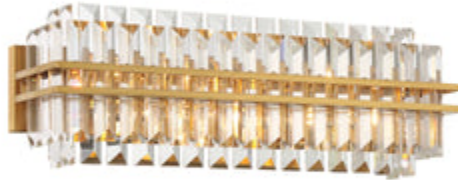

CRYSTORAMA

L I G H T I N G

Hayes Collection

Hayes 4 Light Bath

Product Information

Item Number: HAY-1413-AG

Stock Availability: 8/1/2024

Interior/Exterior: Interior

Rated: Damp

Specifications

Dimensions: 23.5"W x 8"H x 6"D

Overall Height: 8 in

Backplate Dimensions: 23.5"W x 1"D x 4.5"H

Hanging Weight: 11 lbs

Product Details

Finish: Aged Brass

Available Finishes: Aged Brass , Polished Nickel

Bulb: E12 Candelabra

Voltage: 120v

ADA Compliant: No

Additional Information

Certification: UL, CUL, CSA

Carton: 28"L x 12"W x 11"H

Ship Type: Small Parcel