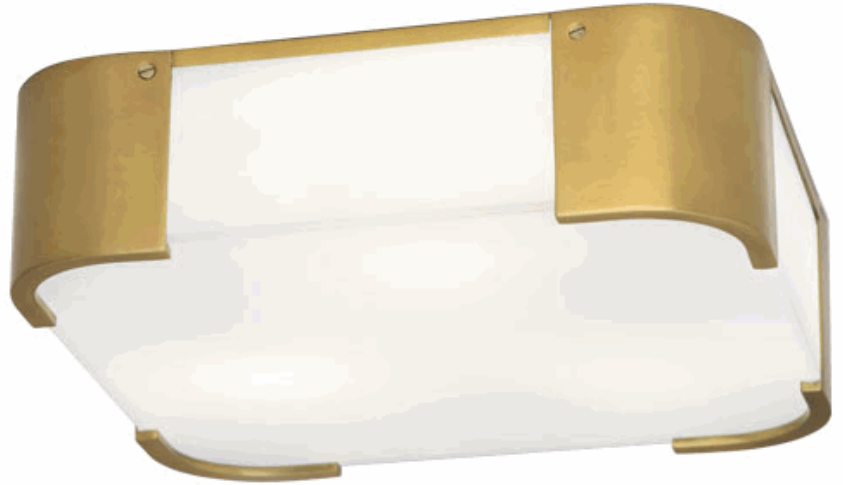

BRYCE

1319

Flush Mount

3-60W Max.

Bulb Type: B, Medium Base

Direct Wire

Antique Brass Finish

White Glass Shade

FINISH OPTIONS:

B1319 - Brushed Nickel

C1319 - Polished Chrome

Z1319 - Deep Patina Bronze

*** U.L. Rated for Damp Conditions**

*** Ships Within 5 Business Days**